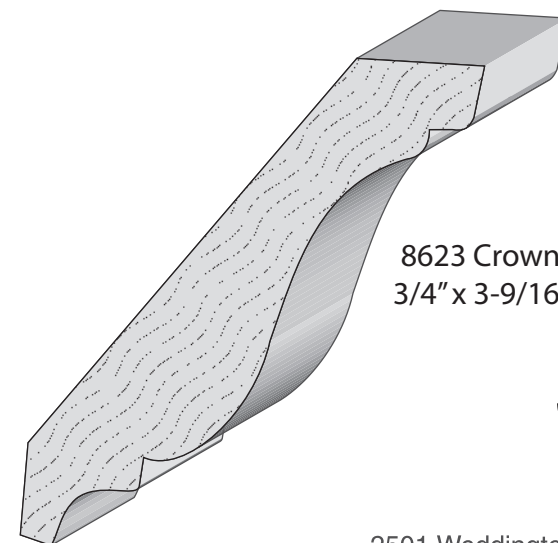

Beauty Mould
5/16" x 11/16"

EC 122 Half Round
38" x 11/16"

8056 3/4 Corner Bead
3/4" x 3/4"

Johnny Moore Mould
3/8" x 1-1/8"

EC 183 Panel Mould
9/16" x 1-1/16"

2501 Weddington Ave. Charlotte, NC 28204
Office 704-333-3939 Fax 704-332-3412

**Queen City
Lumber**

WP 68 Crown
1/2" x 1-3/4"

WP 54 Crown
9/16" x 2-1/4"

WP 52 Crown
9/16" x 2-3/4"

WP 51 Crown
9/16" x 3-1/4"

WP 49 Crown
9/16" x 3-5/8"

WP 47 Crown
9/16" x 4-5/8"

8623 Crown
3/4" x 3-9/16"

45 Crown
3/4" x 5-1/4"

2501 Weddington Ave. Charlotte, NC 28204
Office 704-333-3939 Fax 704-332-3412

**Queen City
Lumber**

WP 60 Crown
1/2" x 1-3/4"

Chantilly Crown
9/16" x 1-7/8"

WP 58 Crown
9/16" x 2-3/4"