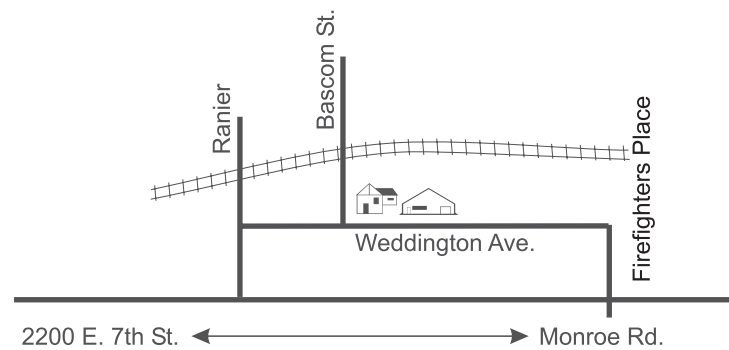

2501 Weddington Ave. Charlotte, NC 28204
Office 704-333-3939 Fax 704-332-3412