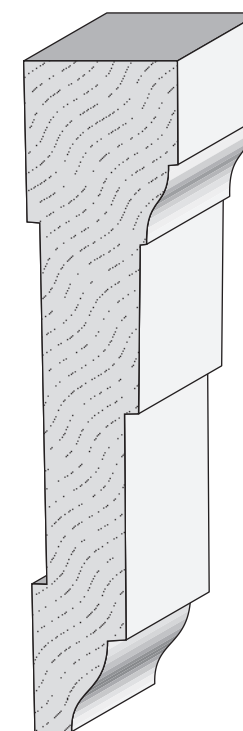

EC 144
Beaded Screen Mould
1/4" x 3/4"

Neck Mould
5/16" x 1-1/4"

B&C Sticking
1/2" x 1/2"

Ovalo Sticking
5/8" x 3/8"

Lodging
1-1/16" x 3/8"

E2E Stops
1/2" x 1-5/16"

New Style Stop
1/2" x 1-3/8"

New Style Stop
1/2" x 1-5/8"

Old Style Stop
1/2" x 1-5/8"

8120 Beaded Stop
1/2" x 1-1/2"

EC 624 Apron
9/16" x 2-1/4"

EC 12 Apron
5/8" x 2-1/2"

2501 Weddington Ave. Charlotte, NC 28204
Office 704-333-3939 Fax 704-332-3412

**Queen City
Lumber**

442 Casing
11/16" x 2-1/4"

Eastover Casing
3/4" x 3-1/2"

Like 440 Casing
3/4" x 3-9/16"

445 Casing
11/16" x 3-1/4"

8712 Myers Park Casing
3/4" x 3-1/2"

445M Casing
11/16" x 3-1/2"

MP5 Myers Park Casing
3/4" x 4-1/2"

Beauty Mould
5/16" x 11/16"

EC 122 Half Round
38" x 11/16"

8056 3/4 Corner Bead
3/4" x 3/4"

Johnny Moore Mould
3/8" x 1-1/8"

EC 183 Panel Mould
9/16" x 1-1/16"

2501 Weddington Ave. Charlotte, NC 28204
Office 704-333-3939 Fax 704-332-3412