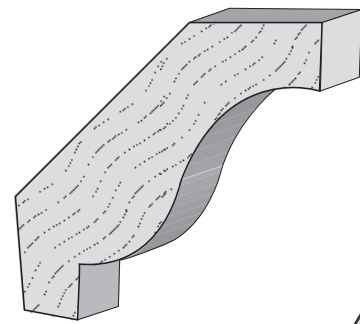

**Queen City
Lumber**

WP 68 Crown
1/2" x 1-3/4"

WP 54 Crown
9/16" x 2-1/4"

WP 52 Crown
9/16" x 2-3/4"

WP 51 Crown
9/16" x 3-1/4"

WP 49 Crown
9/16" x 3-5/8"

WP 47 Crown
9/16" x 4-5/8"

8623 Crown
3/4" x 3-9/16"

45 Crown
3/4" x 5-1/4"

2501 Weddington Ave. Charlotte, NC 28204
Office 704-333-3939 Fax 704-332-3412

**Queen City
Lumber**

WP 60 Crown
1/2" x 1-3/4"

Chantilly Crown
9/16" x 1-7/8"

WP 58 Crown
9/16" x 2-3/4"

L 57 8002 Crown
11/16" x 3-1/2"

L 56 8005 Crown
3/4" x 4-5/8"

L 55 8004 Crown
7/8" x 5-1/4"

2501 Weddington Ave. Charlotte, NC 28204
Office 704-333-3939 Fax 704-332-3412

**Queen City
Lumber**

EC 101 Cove
1/2" x 1/2"