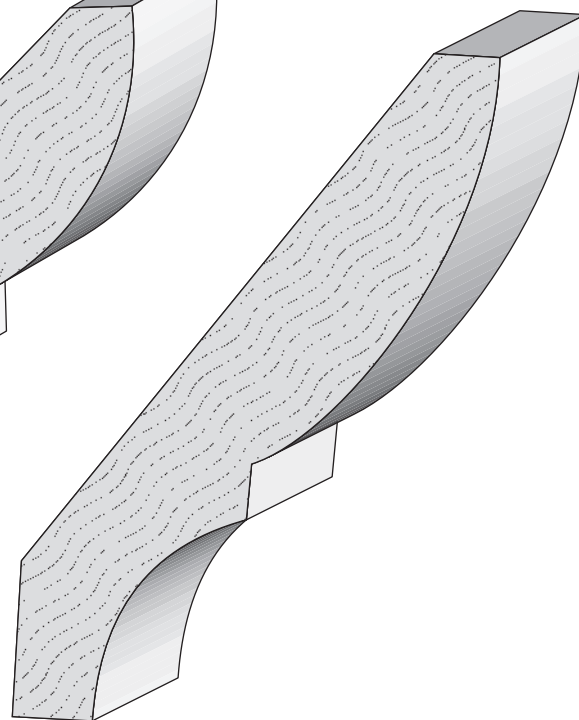

72 Bed Mould
9/16" x 2-1/4"

70 Bed Mould
9/16" x 2-3/4"

8020 Bed Mould
3/4" x 3-1/4"

8023 Bed Mould
3/4" x 3-3/4"

8021 Bed Mould
3/4" x 4-1/4"

2501 Weddington Ave. Charlotte, NC 28204
Office 704-333-3939 Fax 704-332-3412