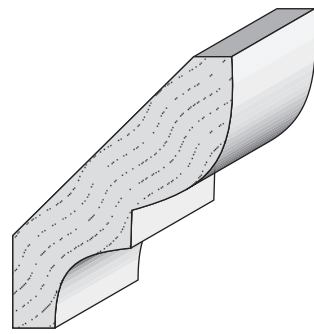

EC 1195 Stool
1 1/16" x 2-1/2"

EC 1163 - A 7/8" Cutout Stool
1" x 3-1/4"

EC 1021 Stool
5/8" x 5-1/4"

2501 Weddington Ave. Charlotte, NC 28204
Office 704-333-3939 Fax 704-332-3412

**Queen City
Lumber**

74 Bed Mould
1/2" x 1-3/4"