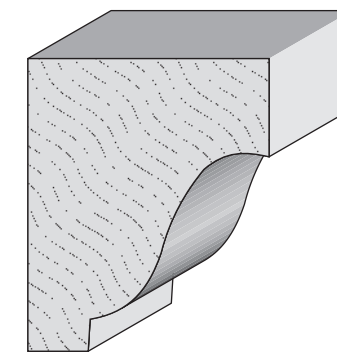

**Queen City
Lumber**

Beaded Brick Mould
1" x 2"

8048 Dilworth Brick Mould
1-3/4" x 2"

Titan Brick Mould
1" x 1-13/16"

WM 180 Brick Mould
1-1/4" x 2"

Garage Door Stop
1/2" x 2-1/4"

Overdoor
1-1/4" x 1-1/2"

2501 Weddington Ave. Charlotte, NC 28204
Office 704-333-3939 Fax 704-332-3412

**Queen City
Lumber**

8384 Old Style Base
3/4" x 4-1/2"

EC 623 Base
9/16" x 3-1/4"

EC 620 Base
9/16" x 4-1/4"

EC 618 Base
9/16" x 5-1/4"

Old Style Base
1/2" x 5-1/4"

MDF Speedbase
9/16" x 5-1/4"

MDF Speedbase
9/16" x 7-1/4"