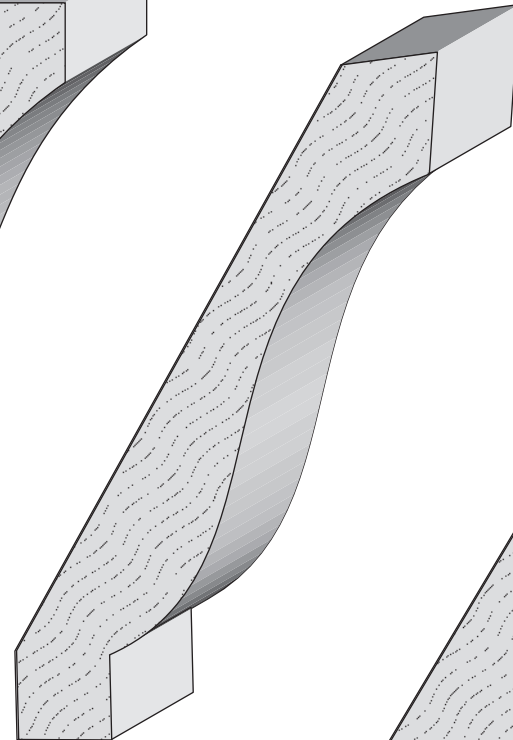

**Queen City
Lumber**

WP 68 Crown
1/2" x 1-3/4"

WP 54 Crown
9/16" x 2-1/4"

WP 52 Crown
9/16" x 2-3/4"

WP 51 Crown
9/16" x 3-1/4"

WP 49 Crown
9/16" x 3-5/8"

WP 47 Crown
9/16" x 4-5/8"

8623 Crown
3/4" x 3-9/16"

45 Crown
3/4" x 5-1/4"

2501 Weddington Ave. Charlotte, NC 28204
Office 704-333-3939 Fax 704-332-3412

**Queen City
Lumber**

WP 60 Crown
1/2" x 1-3/4"

Chantilly Crown
9/16" x 1-7/8"

WP 58 Crown
9/16" x 2-3/4"

L 57 8002 Crown
11/16" x 3-1/2"

L 56 8005 Crown
3/4" x 4-5/8"

L 55 8004 Crown
7/8" x 5-1/4"

2501 Weddington Ave. Charlotte, NC 28204
Office 704-333-3939 Fax 704-332-3412

**Queen City
Lumber**

EC 101 Cove
1/2" x 1/2"