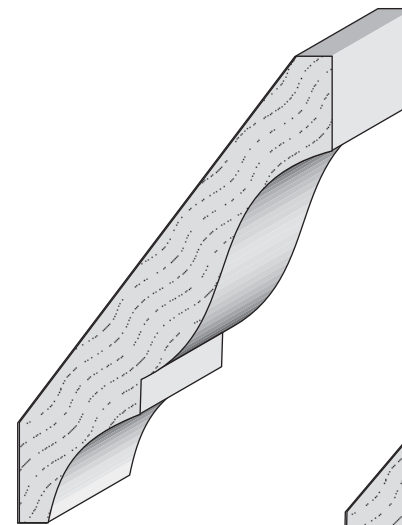

Beauty Mould
5/16" x 11/16"

EC 122 Half Round
38" x 11/16"

8056 3/4 Corner Bead
3/4" x 3/4"

Johnny Moore Mould
3/8" x 1-1/8"

EC 183 Panel Mould
9/16" x 1-1/16"

2501 Weddington Ave. Charlotte, NC 28204
Office 704-333-3939 Fax 704-332-3412

**Queen City
Lumber**

WP 68 Crown
1/2" x 1-3/4"

WP 54 Crown
9/16" x 2-1/4"

WP 52 Crown
9/16" x 2-3/4"

WP 51 Crown
9/16" x 3-1/4"

WP 49 Crown
9/16" x 3-5/8"

WP 47 Crown
9/16" x 4-5/8"

8623 Crown
3/4" x 3-9/16"

45 Crown
3/4" x 5-1/4"

2501 Weddington Ave. Charlotte, NC 28204
Office 704-333-3939 Fax 704-332-3412

**Queen City
Lumber**

WP 60 Crown
1/2" x 1-3/4"

Chantilly Crown
9/16" x 1-7/8"

WP 58 Crown
9/16" x 2-3/4"