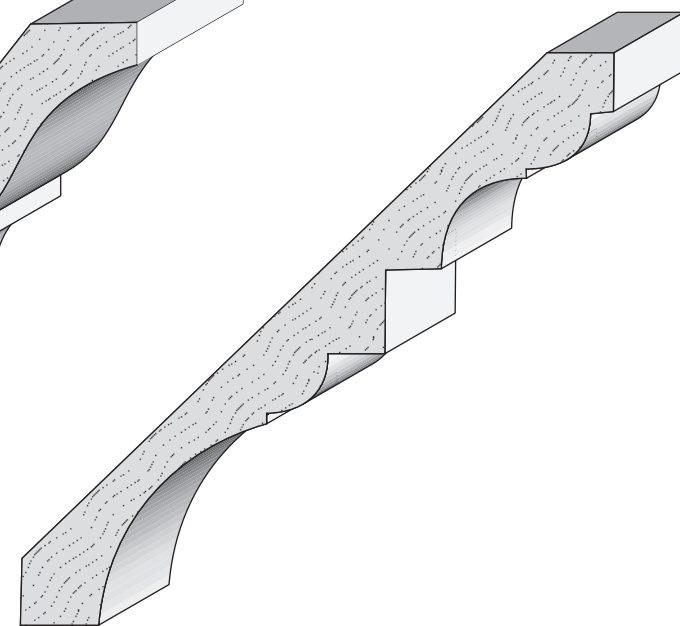

EC 37 Curtis Crown
9/16" x 5"

2501 Weddington Ave. Charlotte, NC 28204
Office 704-333-3939 Fax 704-332-3412

**Queen City
Lumber**