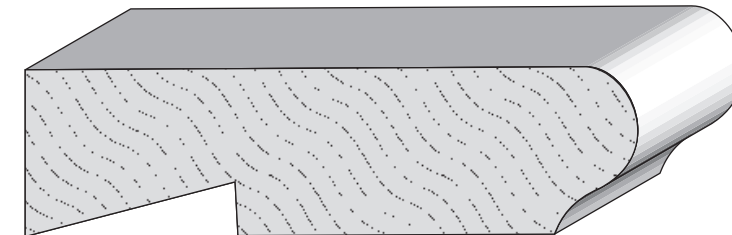

EC 1163 - A 7/8" Cutout Stool
1" x 3-1/4"