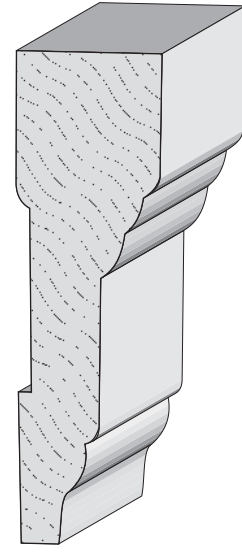

366 Casing
11/16" x 2-1/4"

Midwood Casing
3/4" x 2-1/2"