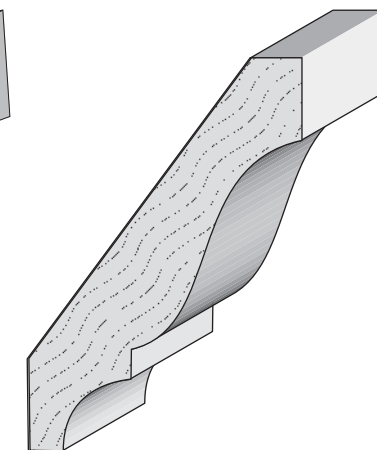

**Queen City
Lumber**

M-13
1/4" x 1/2"

M-35
5/8" x 3/8"

EC 137 Joint Mould
1/2" x 1-1/4"

Queen City Panel Mould
5/8" x 1-1/2"

EC 108 1/2" Quarter Round

EC 106 3/4" Quarter Round
11/16" x 11/16"

8068 1" Quarter Round

Beauty Mould
5/16" x 11/16"

EC 122 Half Round
38" x 11/16"

8056 3/4 Corner Bead
3/4" x 3/4"

Johnny Moore Mould
3/8" x 1-1/8"

EC 183 Panel Mould
9/16" x 1-1/16"

2501 Weddington Ave. Charlotte, NC 28204
Office 704-333-3939 Fax 704-332-3412

**Queen City
Lumber**

WP 68 Crown
1/2" x 1-3/4"

WP 54 Crown
9/16" x 2-1/4"

WP 52 Crown
9/16" x 2-3/4"

WP 51 Crown
9/16" x 3-1/4"

WP 49 Crown
9/16" x 3-5/8"

WP 47 Crown
9/16" x 4-5/8"

8623 Crown
3/4" x 3-9/16"