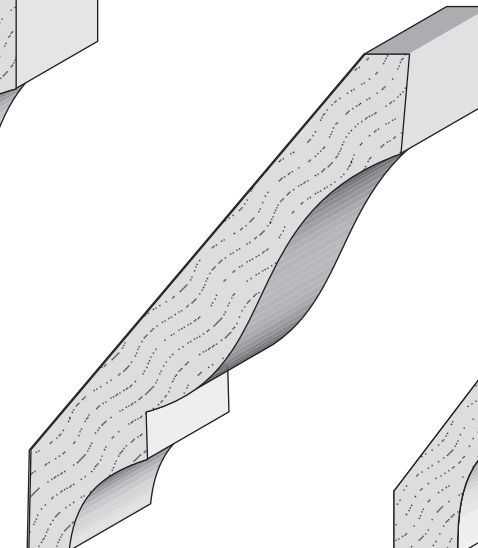

Beauty Mould
5/16" x 11/16"

EC 122 Half Round
38" x 11/16"

8056 3/4 Corner Bead
3/4" x 3/4"

Johnny Moore Mould
3/8" x 1-1/8"

EC 183 Panel Mould
9/16" x 1-1/16"

2501 Weddington Ave. Charlotte, NC 28204
Office 704-333-3939 Fax 704-332-3412

**Queen City
Lumber**

WP 68 Crown
1/2" x 1-3/4"

WP 54 Crown
9/16" x 2-1/4"

WP 52 Crown
9/16" x 2-3/4"

WP 51 Crown
9/16" x 3-1/4"

WP 49 Crown
9/16" x 3-5/8"

WP 47 Crown
9/16" x 4-5/8"

8623 Crown
3/4" x 3-9/16"