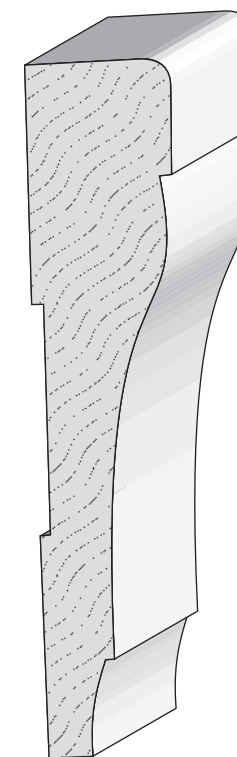

Like 440 Casing
3/4" x 3-9/16"