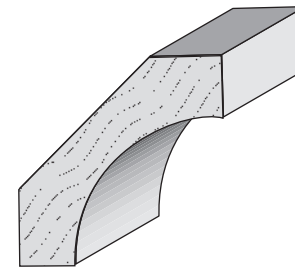

L 57 8002 Crown
11/16" x 3-1/2"

L 56 8005 Crown
3/4" x 4-5/8"

L 55 8004 Crown
7/8" x 5-1/4"

2501 Weddington Ave. Charlotte, NC 28204
Office 704-333-3939 Fax 704-332-3412

**Queen City
Lumber**

EC 101 Cove
1/2" x 1/2"

EC 100 3/4" Cove
11/16" x 11/16"

8054 1" Cove
1" x 1"

EC 85 Cove
9/16" x 1-3/4"

Curtis Cove
11/16" x 2-1/4"

8026 Cove
3/4" x 2-3/4"

8001 Crown
3/4" x 3-3/4"

4" Cove
1" x 4-1/8"

2501 Weddington Ave. Charlotte, NC 28204
Office 704-333-3939 Fax 704-332-3412