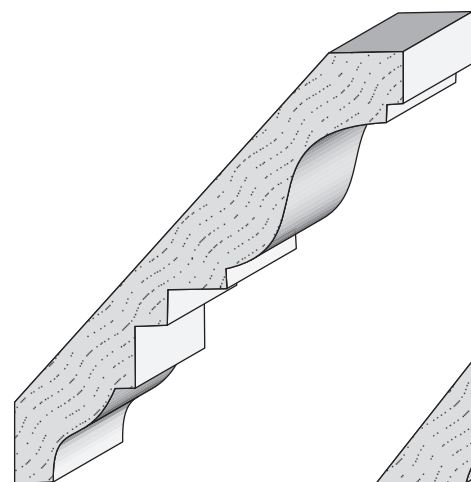

8711 Dilworth Casing
3/4" x 3-1/2"

2501 Weddington Ave. Charlotte, NC 28204
Office 704-333-3939 Fax 704-332-3412

**Queen City
Lumber**

AH40 Cornice
9/16" x 4-1/4"

8979 Cornice
3/4" x 4-1/2"

EC 3 Dentil Crown
1/2" x 3-5/8"