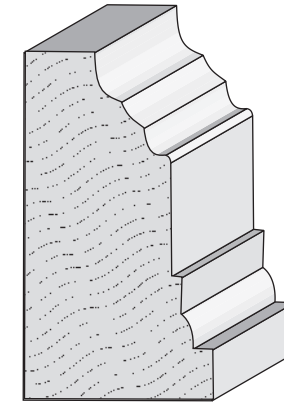

Titan Brick Mould
1" x 1-13/16"