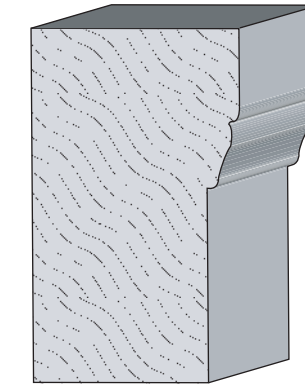

WM 180 Brick Mould
1-1/4" x 2"