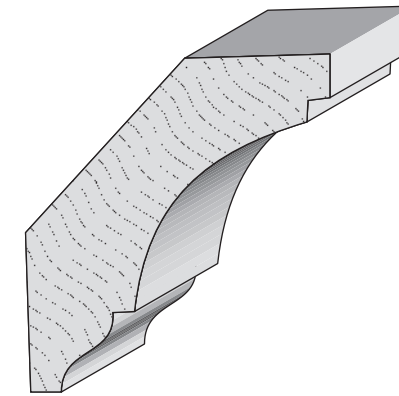

L 57 8002 Crown
11/16" x 3-1/2"

L 56 8005 Crown
3/4" x 4-5/8"

L 55 8004 Crown
7/8" x 5-1/4"

2501 Weddington Ave. Charlotte, NC 28204
Office 704-333-3939 Fax 704-332-3412

**Queen City
Lumber**

EC 101 Cove
1/2" x 1/2"

EC 100 3/4" Cove
11/16" x 11/16"

8054 1" Cove
1" x 1"

EC 85 Cove
9/16" x 1-3/4"

Curtis Cove
11/16" x 2-1/4"

8026 Cove
3/4" x 2-3/4"

8001 Crown
3/4" x 3-3/4"

4" Cove
1" x 4-1/8"

2501 Weddington Ave. Charlotte, NC 28204
Office 704-333-3939 Fax 704-332-3412