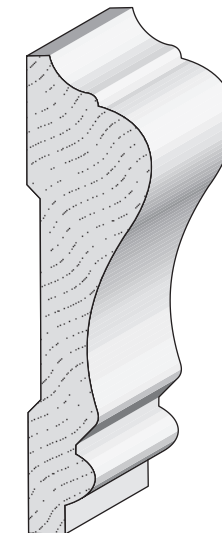

**Queen City
Lumber**

280
Backband
5/8" x 1"

281
Backband
5/8" x 1"

Queen City
Backband
1" x 1"

Queen City
Backband w/O.G.
1" x 1-1/4"

Big Backband w/O.G.
1" x 1-1/2"
1" Throat

EC 210
Shingle Mould
9/16" x 1-5/8"

EC 9 Speedy Dentil Crown
11/16" x 4-1/4"

EC 37 Curtis Crown
9/16" x 5"

2501 Weddington Ave. Charlotte, NC 28204
Office 704-333-3939 Fax 704-332-3412

**Queen City
Lumber**

WM 244 Chair Rail
5/8" x 2-1/4"

EC 390 Chair Rail
11/16" x 2-5/8"

EC 297 Chair Rail
11/16" x 3"

EC5 Rabbetted Chair Rail
15/16" x 2-5/8"

302 Chair Rail
1-1/16" x 2-3/4"

Hatley Chair Rail
1-1/8" x 3-1/2"

EC7 Chair Rail
1" x 3-1/2"

Chair Rail Backer
1/2" x 5-1/4"

2501 Weddington Ave. Charlotte, NC 28204
Office 704-333-3939 Fax 704-332-3412

Beauty Mould
5/16" x 11/16"

EC 122 Half Round
38" x 11/16"

8056 3/4 Corner Bead
3/4" x 3/4"

Johnny Moore Mould
3/8" x 1-1/8"

EC 183 Panel Mould
9/16" x 1-1/16"

2501 Weddington Ave. Charlotte, NC 28204
Office 704-333-3939 Fax 704-332-3412