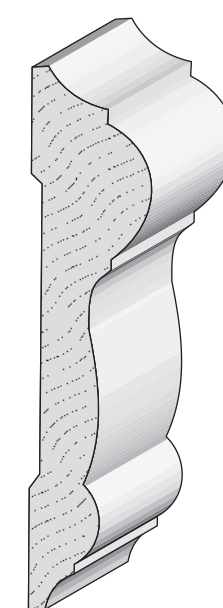

**Queen City
Lumber**

280
Backband
5/8" x 1"

281
Backband
5/8" x 1"

Queen City
Backband
1" x 1"

Queen City
Backband w/O.G.
1" x 1-1/4"

Big Backband w/O.G.
1" x 1-1/2"
1" Throat

EC 210
Shingle Mould
9/16" x 1-5/8"

EC 9 Speedy Dentil Crown
11/16" x 4-1/4"

EC 37 Curtis Crown
9/16" x 5"

2501 Weddington Ave. Charlotte, NC 28204
Office 704-333-3939 Fax 704-332-3412

**Queen City
Lumber**

WM 244 Chair Rail
5/8" x 2-1/4"

EC 390 Chair Rail
11/16" x 2-5/8"

EC 297 Chair Rail
11/16" x 3"

EC5 Rabbetted Chair Rail
15/16" x 2-5/8"

302 Chair Rail
1-1/16" x 2-3/4"

Hatley Chair Rail
1-1/8" x 3-1/2"

EC7 Chair Rail
1" x 3-1/2"

Chair Rail Backer
1/2" x 5-1/4"

2501 Weddington Ave. Charlotte, NC 28204
Office 704-333-3939 Fax 704-332-3412

Beauty Mould
5/16" x 11/16"

EC 122 Half Round
38" x 11/16"

8056 3/4 Corner Bead
3/4" x 3/4"

Johnny Moore Mould
3/8" x 1-1/8"

EC 183 Panel Mould
9/16" x 1-1/16"

2501 Weddington Ave. Charlotte, NC 28204
Office 704-333-3939 Fax 704-332-3412