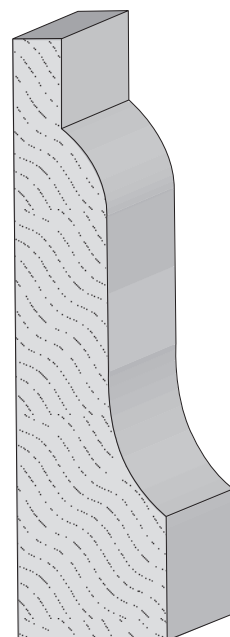

EC 210
Shingle Mould
9/16" x 1-5/8"

EC 1206
Rake Mould
1" x 3-1/4"

2501 Weddington Ave. Charlotte, NC 28204
Office 704-333-3939 Fax 704-332-3412

**Queen City
Lumber**