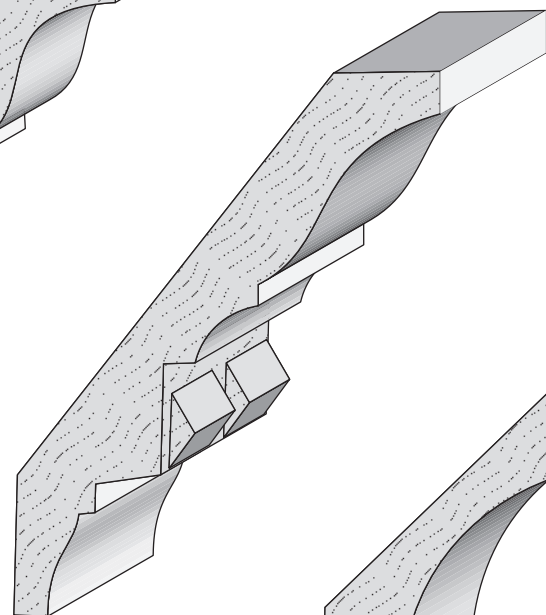

8711 Dilworth Casing
3/4" x 3-1/2"

2501 Weddington Ave. Charlotte, NC 28204
Office 704-333-3939 Fax 704-332-3412

**Queen City
Lumber**

AH40 Cornice
9/16" x 4-1/4"

8979 Cornice
3/4" x 4-1/2"

EC 3 Dentil Crown
1/2" x 3-5/8"