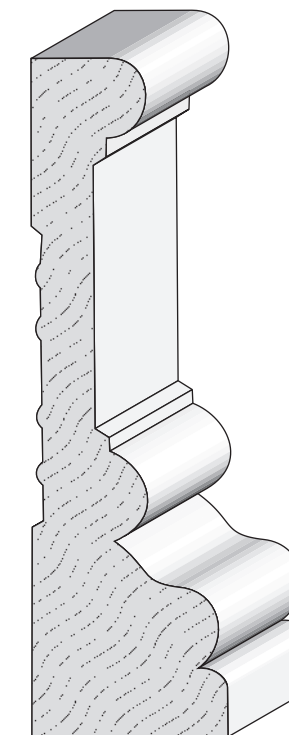

**Queen City
Lumber**

8384 Old Style Base
3/4" x 4-1/2"

EC 623 Base
9/16" x 3-1/4"

EC 620 Base
9/16" x 4-1/4"

EC 618 Base
9/16" x 5-1/4"

Old Style Base
1/2" x 5-1/4"

MDF Speedbase
9/16" x 5-1/4"

MDF Speedbase
9/16" x 7-1/4"

MDF Speedbase
11/16" x 9-1/4"

2501 Weddington Ave. Charlotte, NC 28204
Office 704-333-3939 Fax 704-332-3412

**Queen City
Lumber**

Cotswald Casing
3/4" x 2-1/4"

RB3 Casing
1" x 3-1/2"

460 Casing
1" x 3-5/8"

8711 Dilworth Casing
3/4" x 3-1/2"

2501 Weddington Ave. Charlotte, NC 28204
Office 704-333-3939 Fax 704-332-3412

**Queen City
Lumber**

AH40 Cornice
9/16" x 4-1/4"

8979 Cornice
3/4" x 4-1/2"

EC 3 Dentil Crown
1/2" x 3-5/8"