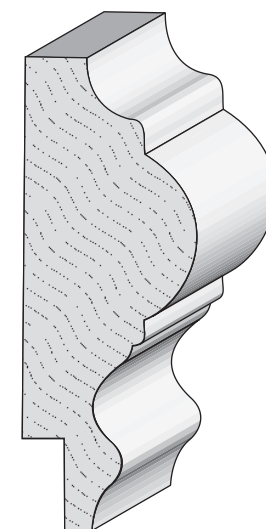

WM 244 Chair Rail
5/8" x 2-1/4"

EC5 Rabbetted Chair Rail
15/16" x 2-5/8"