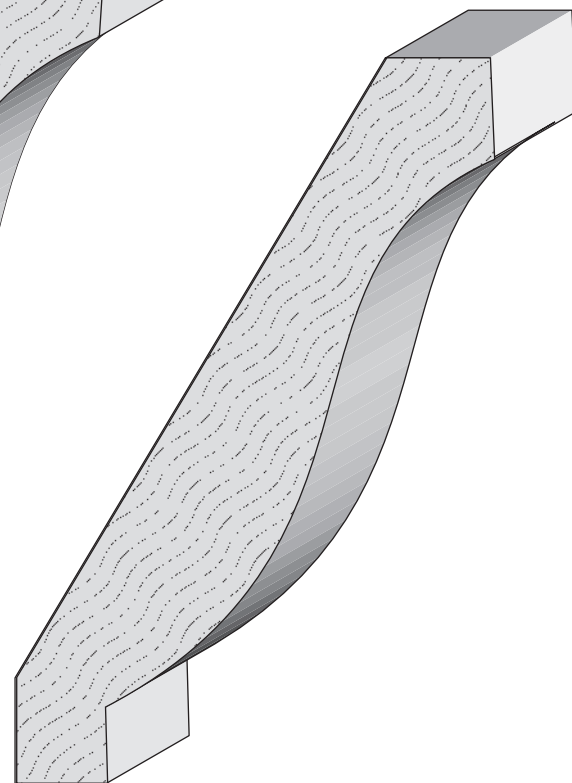

**Queen City
Lumber**

WP 68 Crown
1/2" x 1-3/4"

WP 54 Crown
9/16" x 2-1/4"

WP 52 Crown
9/16" x 2-3/4"

WP 51 Crown
9/16" x 3-1/4"

WP 49 Crown
9/16" x 3-5/8"

WP 47 Crown
9/16" x 4-5/8"

8623 Crown
3/4" x 3-9/16"

45 Crown
3/4" x 5-1/4"

2501 Weddington Ave. Charlotte, NC 28204
Office 704-333-3939 Fax 704-332-3412

**Queen City
Lumber**

WP 60 Crown
1/2" x 1-3/4"

Chantilly Crown
9/16" x 1-7/8"

WP 58 Crown
9/16" x 2-3/4"

L 57 8002 Crown
11/16" x 3-1/2"

L 56 8005 Crown
3/4" x 4-5/8"

L 55 8004 Crown
7/8" x 5-1/4"

2501 Weddington Ave. Charlotte, NC 28204
Office 704-333-3939 Fax 704-332-3412

**Queen City
Lumber**

EC 101 Cove
1/2" x 1/2"