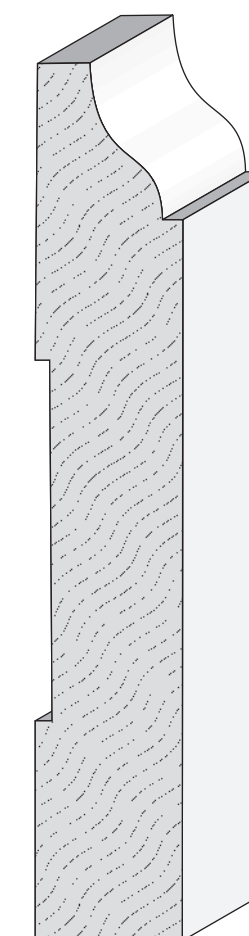

**Queen City
Lumber**

Butch's Base Mould
1-1/8" x 3/4"

8174 Base Mould
3/4" x 1-5/8"

7263 Latta Picture Mould
1-1/16" x 1-5/8"

EC 273 Picture Mould
5/8" x 1-3/4"

WM 276 Picture Mould
3/4" x 1-3/4"

Old Shoe /Base
5/8" x 3/4"

72 Bed Mould
9/16" x 2-1/4"

70 Bed Mould
9/16" x 2-3/4"

8020 Bed Mould
3/4" x 3-1/4"

8023 Bed Mould
3/4" x 3-3/4"

8021 Bed Mould
3/4" x 4-1/4"

2501 Weddington Ave. Charlotte, NC 28204
Office 704-333-3939 Fax 704-332-3412

Midwood Base Mould
5/8" x 1-9/16"

8902 Dilworth Base Mould
3/4" x 1-1/2"

8456 Base Mould
3/4" x 1-3/4"

2501 Weddington Ave. Charlotte, NC 28204
Office 704-333-3939 Fax 704-332-3412

**Queen City
Lumber**

EC 142
Screen Bead
1/4" x 3/4"

442 Casing
11/16" x 2-1/4"

Eastover Casing
3/4" x 3-1/2"

Like 440 Casing
3/4" x 3-9/16"

445 Casing
11/16" x 3-1/4"

8712 Myers Park Casing
3/4" x 3-1/2"

445M Casing
11/16" x 3-1/2"

MP5 Myers Park Casing
3/4" x 4-1/2"