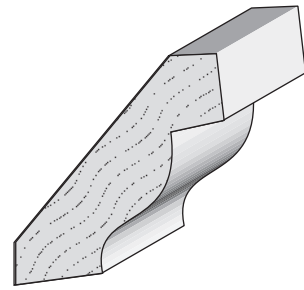

Chantilly Crown
9/16" x 1-7/8"

WP 60 Crown
1/2" x 1-3/4"