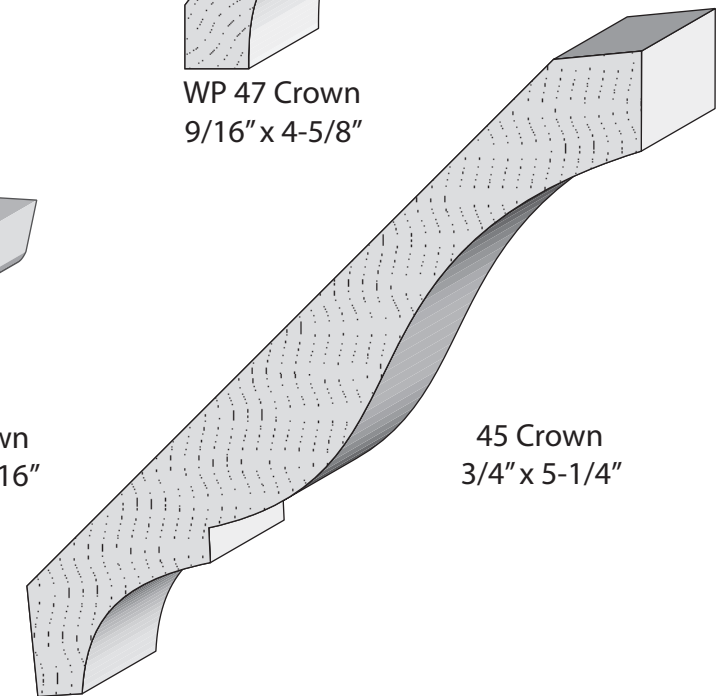

Beauty Mould
5/16" x 11/16"

EC 122 Half Round
38" x 11/16"

8056 3/4 Corner Bead
3/4" x 3/4"

Johnny Moore Mould
3/8" x 1-1/8"

EC 183 Panel Mould
9/16" x 1-1/16"

2501 Weddington Ave. Charlotte, NC 28204
Office 704-333-3939 Fax 704-332-3412

**Queen City
Lumber**

WP 68 Crown
1/2" x 1-3/4"

WP 54 Crown
9/16" x 2-1/4"

WP 52 Crown
9/16" x 2-3/4"

WP 51 Crown
9/16" x 3-1/4"

WP 49 Crown
9/16" x 3-5/8"

WP 47 Crown
9/16" x 4-5/8"

8623 Crown
3/4" x 3-9/16"

45 Crown
3/4" x 5-1/4"

2501 Weddington Ave. Charlotte, NC 28204
Office 704-333-3939 Fax 704-332-3412

**Queen City
Lumber**

WP 60 Crown
1/2" x 1-3/4"

Chantilly Crown
9/16" x 1-7/8"

WP 58 Crown
9/16" x 2-3/4"