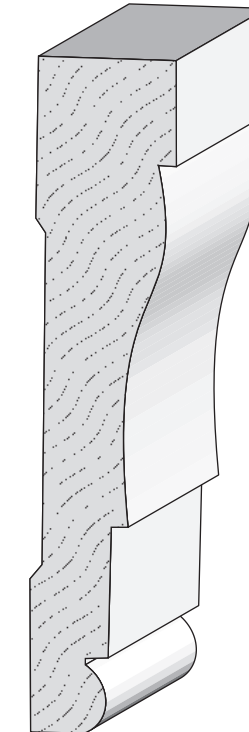

442 Casing
11/16" x 2-1/4"

Eastover Casing
3/4" x 3-1/2"

Like 440 Casing
3/4" x 3-9/16"

445 Casing
11/16" x 3-1/4"

8712 Myers Park Casing
3/4" x 3-1/2"

445M Casing
11/16" x 3-1/2"

MP5 Myers Park Casing
3/4" x 4-1/2"

Beauty Mould
5/16" x 11/16"

EC 122 Half Round
38" x 11/16"

8056 3/4 Corner Bead
3/4" x 3/4"

Johnny Moore Mould
3/8" x 1-1/8"

EC 183 Panel Mould
9/16" x 1-1/16"

2501 Weddington Ave. Charlotte, NC 28204
Office 704-333-3939 Fax 704-332-3412