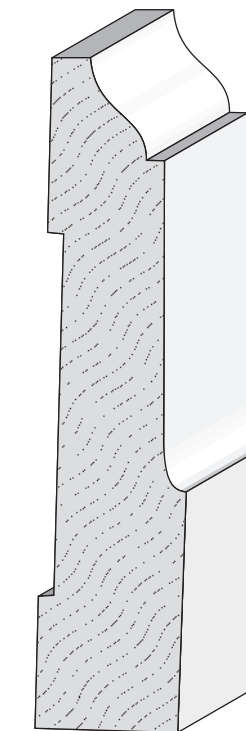

**Queen City
Lumber**

8384 Old Style Base
3/4" x 4-1/2"

EC 623 Base
9/16" x 3-1/4"

EC 620 Base
9/16" x 4-1/4"

EC 618 Base
9/16" x 5-1/4"

Old Style Base
1/2" x 5-1/4"

MDF Speedbase
9/16" x 5-1/4"

MDF Speedbase
9/16" x 7-1/4"

MDF Speedbase
11/16" x 9-1/4"

2501 Weddington Ave. Charlotte, NC 28204
Office 704-333-3939 Fax 704-332-3412

**Queen City
Lumber**

Cotswald Casing
3/4" x 2-1/4"

RB3 Casing
1" x 3-1/2"

460 Casing
1" x 3-5/8"

8711 Dilworth Casing
3/4" x 3-1/2"

2501 Weddington Ave. Charlotte, NC 28204
Office 704-333-3939 Fax 704-332-3412

**Queen City
Lumber**

AH40 Cornice
9/16" x 4-1/4"

8979 Cornice
3/4" x 4-1/2"

EC 3 Dentil Crown
1/2" x 3-5/8"