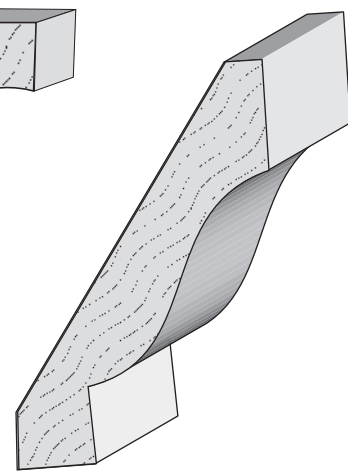

**Queen City
Lumber**

WP 68 Crown
1/2" x 1-3/4"

WP 54 Crown
9/16" x 2-1/4"

WP 52 Crown
9/16" x 2-3/4"

WP 51 Crown
9/16" x 3-1/4"

WP 49 Crown
9/16" x 3-5/8"

WP 47 Crown
9/16" x 4-5/8"

8623 Crown
3/4" x 3-9/16"

45 Crown
3/4" x 5-1/4"

2501 Weddington Ave. Charlotte, NC 28204
Office 704-333-3939 Fax 704-332-3412

**Queen City
Lumber**

WP 60 Crown
1/2" x 1-3/4"

Chantilly Crown
9/16" x 1-7/8"

WP 58 Crown
9/16" x 2-3/4"

L 57 8002 Crown
11/16" x 3-1/2"

L 56 8005 Crown
3/4" x 4-5/8"

L 55 8004 Crown
7/8" x 5-1/4"

2501 Weddington Ave. Charlotte, NC 28204
Office 704-333-3939 Fax 704-332-3412

**Queen City
Lumber**

EC 101 Cove
1/2" x 1/2"