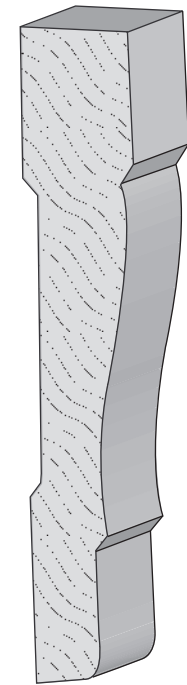

444 A Casing
11/16" x 3-1/2"