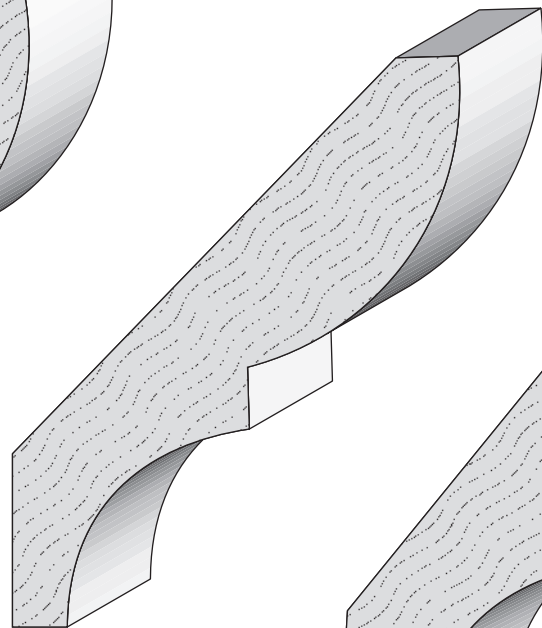

70 Bed Mould
9/16" x 2-3/4"

8023 Bed Mould
3/4" x 3-3/4"