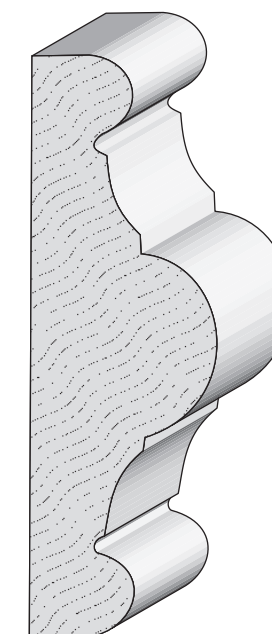

EC 9 Speedy Dentil Crown
11/16" x 4-1/4"

EC 37 Curtis Crown
9/16" x 5"

2501 Weddington Ave. Charlotte, NC 28204
Office 704-333-3939 Fax 704-332-3412

**Queen City
Lumber**

WM 244 Chair Rail
5/8" x 2-1/4"

EC 390 Chair Rail
11/16" x 2-5/8"

EC 297 Chair Rail
11/16" x 3"

EC5 Rabbetted Chair Rail
15/16" x 2-5/8"

302 Chair Rail
1-1/16" x 2-3/4"

Hatley Chair Rail
1-1/8" x 3-1/2"

EC7 Chair Rail
1" x 3-1/2"

Chair Rail Backer
1/2" x 5-1/4"

2501 Weddington Ave. Charlotte, NC 28204
Office 704-333-3939 Fax 704-332-3412