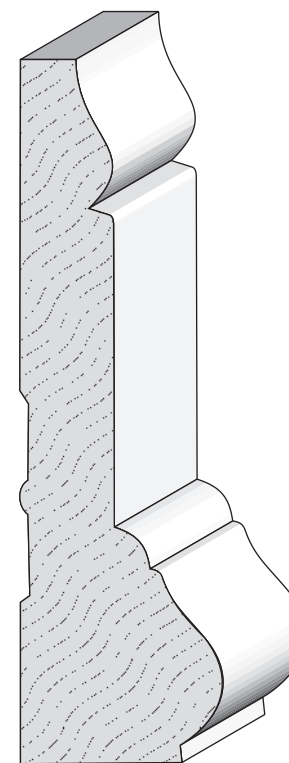

**Queen City
Lumber**

8384 Old Style Base
3/4" x 4-1/2"

EC 623 Base
9/16" x 3-1/4"

EC 620 Base
9/16" x 4-1/4"

EC 618 Base
9/16" x 5-1/4"

Old Style Base
1/2" x 5-1/4"

MDF Speedbase
9/16" x 5-1/4"

MDF Speedbase
9/16" x 7-1/4"

MDF Speedbase
11/16" x 9-1/4"

2501 Weddington Ave. Charlotte, NC 28204
Office 704-333-3939 Fax 704-332-3412

**Queen City
Lumber**

Cotswald Casing
3/4" x 2-1/4"

RB3 Casing
1" x 3-1/2"

460 Casing
1" x 3-5/8"