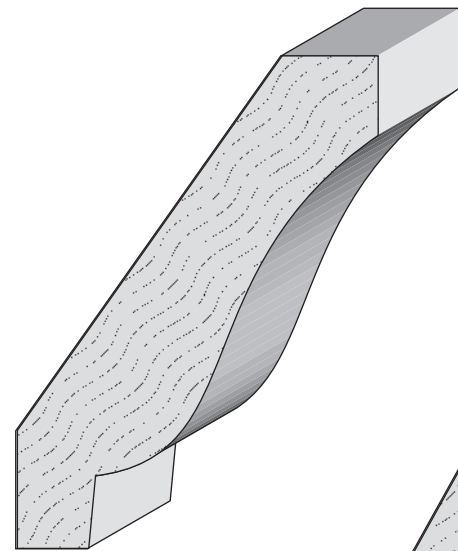

**Queen City
Lumber**

WP 68 Crown
1/2" x 1-3/4"

WP 54 Crown
9/16" x 2-1/4"

WP 52 Crown
9/16" x 2-3/4"

WP 51 Crown
9/16" x 3-1/4"

WP 49 Crown
9/16" x 3-5/8"

WP 47 Crown
9/16" x 4-5/8"

8623 Crown
3/4" x 3-9/16"

45 Crown
3/4" x 5-1/4"

2501 Weddington Ave. Charlotte, NC 28204
Office 704-333-3939 Fax 704-332-3412

**Queen City
Lumber**

WP 60 Crown
1/2" x 1-3/4"

Chantilly Crown
9/16" x 1-7/8"

WP 58 Crown
9/16" x 2-3/4"

L 57 8002 Crown
11/16" x 3-1/2"

L 56 8005 Crown
3/4" x 4-5/8"

L 55 8004 Crown
7/8" x 5-1/4"

2501 Weddington Ave. Charlotte, NC 28204
Office 704-333-3939 Fax 704-332-3412

**Queen City
Lumber**

EC 101 Cove
1/2" x 1/2"