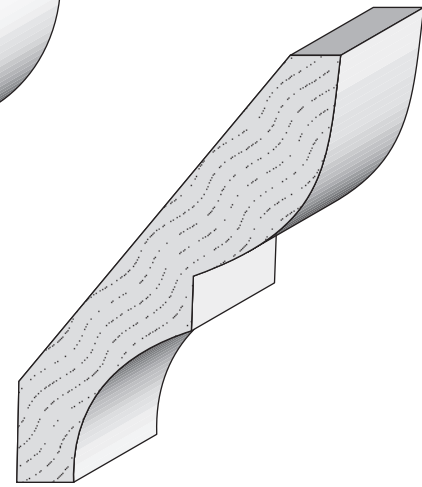

Cabinet Door Mould
1-1/16" x 1-5/8"

70 Bed Mould
9/16" x 2-3/4"