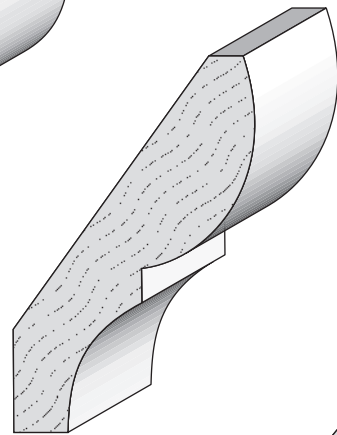

EC 1195 Stool
1 1/16" x 2-1/2"

EC 1163 - A 7/8" Cutout Stool
1" x 3-1/4"

EC 1021 Stool
5/8" x 5-1/4"

2501 Weddington Ave. Charlotte, NC 28204
Office 704-333-3939 Fax 704-332-3412

**Queen City
Lumber**

74 Bed Mould
1/2" x 1-3/4"