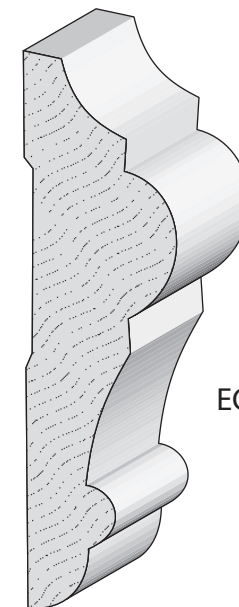

EC 297 Chair Rail
11/16" x 3"

EC5 Rabbetted Chair Rail
15/16" x 2-5/8"

302 Chair Rail
1-1/16" x 2-3/4"

Hatley Chair Rail
1-1/8" x 3-1/2"

EC7 Chair Rail
1" x 3-1/2"

Chair Rail Backer
1/2" x 5-1/4"

2501 Weddington Ave. Charlotte, NC 28204
Office 704-333-3939 Fax 704-332-3412

**Queen City
Lumber**

M-13
1/4" x 1/2"

M-35
5/8" x 3/8"

EC 137 Joint Mould
1/2" x 1-1/4"

Queen City Panel Mould
5/8" x 1-1/2"

EC 108 1/2" Quarter Round

EC 106 3/4" Quarter Round
11/16" x 11/16"

8068 1" Quarter Round

Beauty Mould
5/16" x 11/16"

EC 122 Half Round
38" x 11/16"

8056 3/4 Corner Bead
3/4" x 3/4"

Johnny Moore Mould
3/8" x 1-1/8"

EC 183 Panel Mould
9/16" x 1-1/16"

2501 Weddington Ave. Charlotte, NC 28204
Office 704-333-3939 Fax 704-332-3412