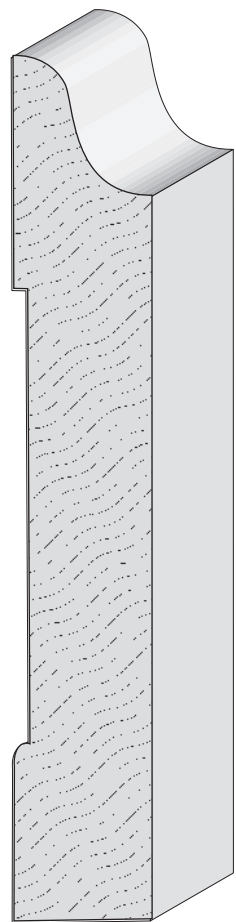

**Queen City
Lumber**

280
Backband
5/8" x 1"

281
Backband
5/8" x 1"

Queen City
Backband
1" x 1"

Queen City
Backband w/O.G.
1" x 1-1/4"

Big Backband w/O.G.
1" x 1-1/2"
1" Throat

EC 210
Shingle Mould
9/16" x 1-5/8"

**Queen City
Lumber**

Butch's Base Mould
1-1/8" x 3/4"

8174 Base Mould
3/4" x 1-5/8"

7263 Latta Picture Mould
1-1/16" x 1-5/8"

EC 273 Picture Mould
5/8" x 1-3/4"

WM 276 Picture Mould
3/4" x 1-3/4"

Old Shoe /Base
5/8" x 3/4"

**Queen City
Lumber**

EC 172 Base Mould
9/16" x 3/4"

8620 Latta Base Mould
3/4" x 7/8"

EC 164 Base Mould
5/8" x 1-1/8"

EC 166 Base Mould
5/8" x 1-1/4"

EC 163 Base Mould
5/8" x 1-3/8"

8621 Chantilly Base Mould
3/4" x 1-3/8"

**Queen City
Lumber**

8384 Old Style Base
3/4" x 4-1/2"

EC 623 Base
9/16" x 3-1/4"

EC 620 Base
9/16" x 4-1/4"

EC 618 Base
9/16" x 5-1/4"

Old Style Base
1/2" x 5-1/4"

MDF Speedbase
9/16" x 5-1/4"

MDF Speedbase
9/16" x 7-1/4"