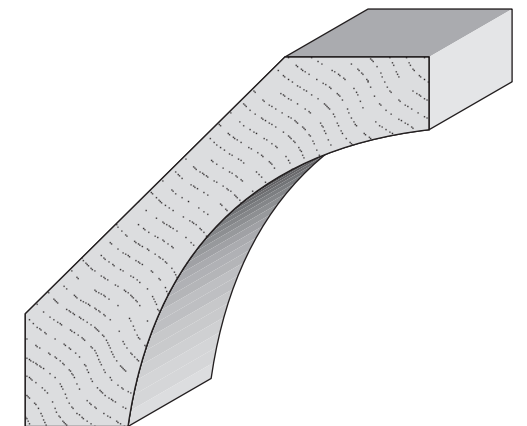

L 57 8002 Crown
11/16" x 3-1/2"

L 56 8005 Crown
3/4" x 4-5/8"

L 55 8004 Crown
7/8" x 5-1/4"

2501 Weddington Ave. Charlotte, NC 28204
Office 704-333-3939 Fax 704-332-3412

**Queen City
Lumber**

EC 101 Cove
1/2" x 1/2"

EC 100 3/4" Cove
11/16" x 11/16"

8054 1" Cove
1" x 1"

EC 85 Cove
9/16" x 1-3/4"

Curtis Cove
11/16" x 2-1/4"

8026 Cove
3/4" x 2-3/4"

8001 Crown
3/4" x 3-3/4"

4" Cove
1" x 4-1/8"

2501 Weddington Ave. Charlotte, NC 28204
Office 704-333-3939 Fax 704-332-3412