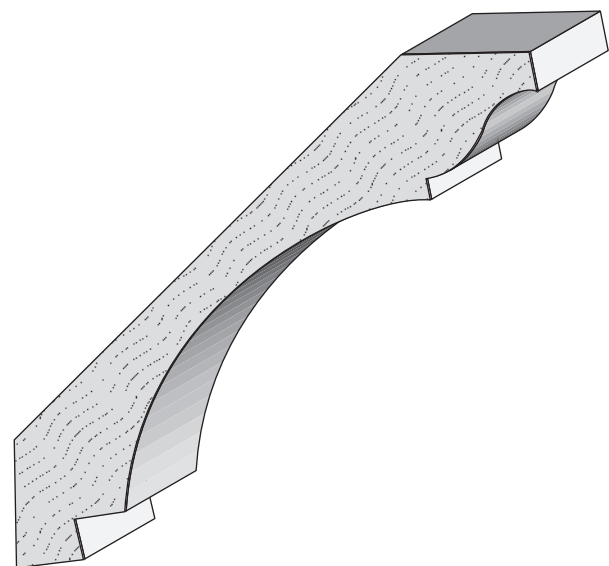

8711 Dilworth Casing
3/4" x 3-1/2"

2501 Weddington Ave. Charlotte, NC 28204
Office 704-333-3939 Fax 704-332-3412

**Queen City
Lumber**

AH40 Cornice
9/16" x 4-1/4"

8979 Cornice
3/4" x 4-1/2"

EC 3 Dentil Crown
1/2" x 3-5/8"