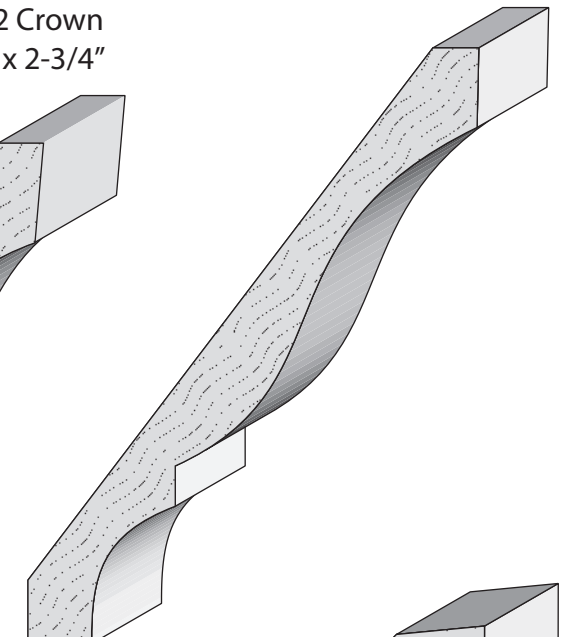

Beauty Mould
5/16" x 11/16"

EC 122 Half Round
38" x 11/16"

8056 3/4 Corner Bead
3/4" x 3/4"

Johnny Moore Mould
3/8" x 1-1/8"

EC 183 Panel Mould
9/16" x 1-1/16"

2501 Weddington Ave. Charlotte, NC 28204
Office 704-333-3939 Fax 704-332-3412

**Queen City
Lumber**

WP 68 Crown
1/2" x 1-3/4"

WP 54 Crown
9/16" x 2-1/4"

WP 52 Crown
9/16" x 2-3/4"

WP 51 Crown
9/16" x 3-1/4"

WP 49 Crown
9/16" x 3-5/8"

WP 47 Crown
9/16" x 4-5/8"

8623 Crown
3/4" x 3-9/16"