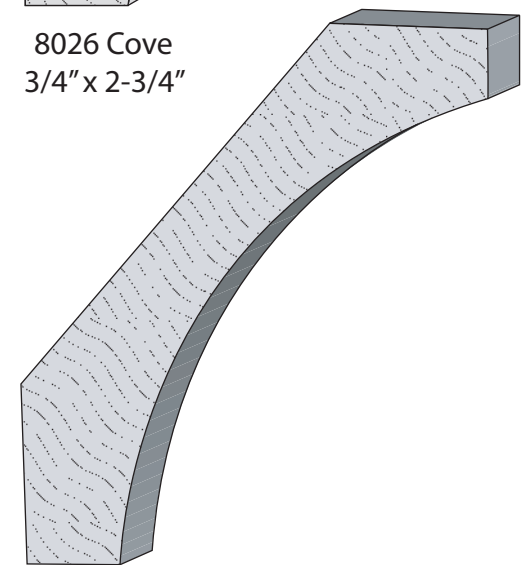

L 57 8002 Crown
11/16" x 3-1/2"

L 56 8005 Crown
3/4" x 4-5/8"

L 55 8004 Crown
7/8" x 5-1/4"

2501 Weddington Ave. Charlotte, NC 28204
Office 704-333-3939 Fax 704-332-3412

**Queen City
Lumber**

EC 101 Cove
1/2" x 1/2"

EC 100 3/4" Cove
11/16" x 11/16"

8054 1" Cove
1" x 1"

EC 85 Cove
9/16" x 1-3/4"

Curtis Cove
11/16" x 2-1/4"

8026 Cove
3/4" x 2-3/4"

8001 Crown
3/4" x 3-3/4"

4" Cove
1" x 4-1/8"

2501 Weddington Ave. Charlotte, NC 28204
Office 704-333-3939 Fax 704-332-3412