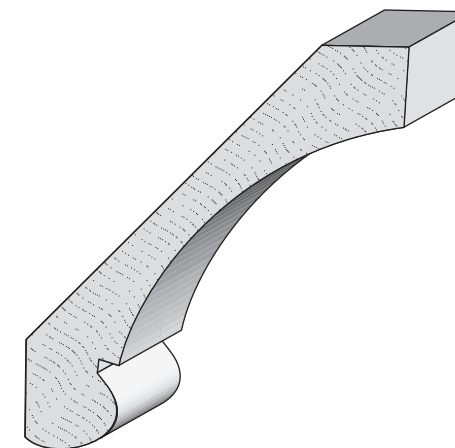

L 57 8002 Crown
11/16" x 3-1/2"

L 56 8005 Crown
3/4" x 4-5/8"

L 55 8004 Crown
7/8" x 5-1/4"

2501 Weddington Ave. Charlotte, NC 28204
Office 704-333-3939 Fax 704-332-3412

**Queen City
Lumber**

EC 101 Cove
1/2" x 1/2"

EC 100 3/4" Cove
11/16" x 11/16"

8054 1" Cove
1" x 1"

EC 85 Cove
9/16" x 1-3/4"

Curtis Cove
11/16" x 2-1/4"

8026 Cove
3/4" x 2-3/4"

8001 Crown
3/4" x 3-3/4"

4" Cove
1" x 4-1/8"

2501 Weddington Ave. Charlotte, NC 28204
Office 704-333-3939 Fax 704-332-3412