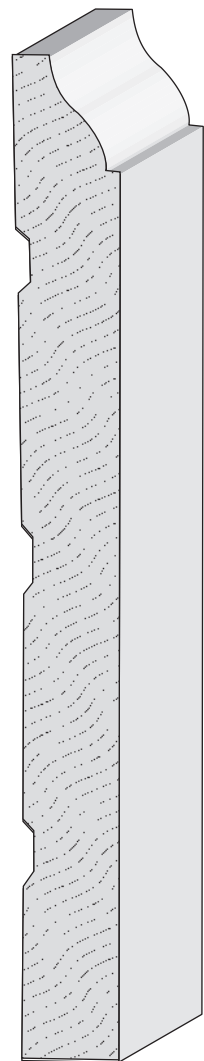

440 Casing
11/16" x 2-1/2"

EC 623 Base
9/16" x 3-1/4"