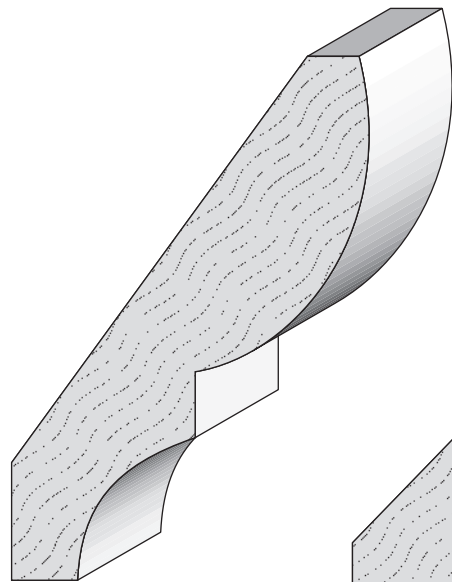

8020 Bed Mould
3/4" x 3-1/4"