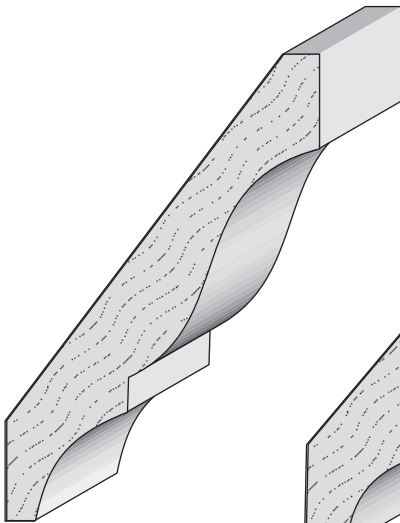

2501 Weddington Ave. Charlotte, NC 28204
Office 704-333-3939 Fax 704-332-3412

**Queen City
Lumber**

68 Crown
1/2 x 1 3/4

WP 52 Crown
9/16 x 2 3/4

WP 51
Crown
9/16 x 3 1/4

WP 49 Crown
9/16 x 3 5/8

47 Crown
9/16 x 4 5/8