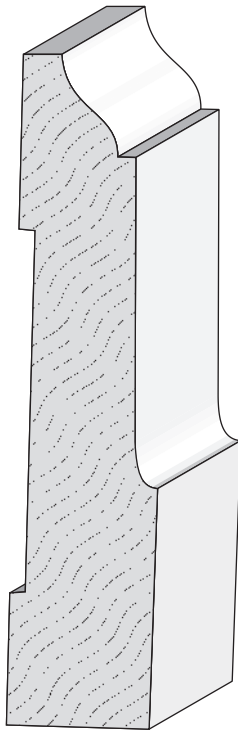

RB 3
Casing
1 x 3 1/2