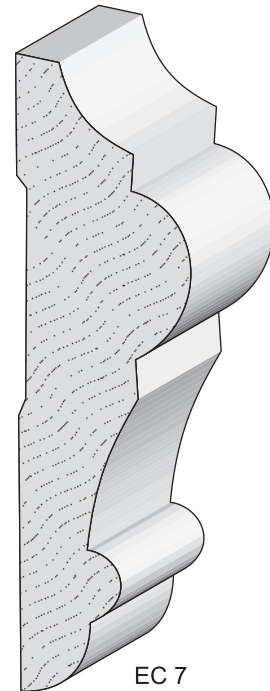

EC 183
Panel Mould
9/16 x 1 1/16

EC 137
Joint Mould
1/2 x 1 1/4

Queen City
Panel Mould
5/8 x 1 1/2

M-35
5/8 x 3/8

1/2 Quarter Round

3/4 Half Round

Beauty Mould
5/16 x 11/16

8056
3/4 Corner Bead
3/4 x 3/4

WM 224
Chair Rail
5/8 x 2 1/4

EC5
Rabbetted
Chair Rail
15/16 x 2 5/8

Hatley Chair Rail
1 1/8 x 3 1/2

302
Chair Rail
1 1/16 x 2 3/4

EC 7
Chair Rail
1 x 3 1/2

2501 Weddington Ave. Charlotte, NC 28204
Office 704-333-3939 Fax 704-332-3412

**Queen City
Lumber**

EC 618
Base
9/16 x 5 1/4

EC 620
Base
9/16 x 4 1/4

EC 623
Base
9/16 x 3 1/4

Old Style Base
3/4 x 4 1/4

Beaded Brick Mould
1 x 2

Dilworth Brick Mould
8048
1 3/4 x 2

Titan Brickmould
1 x 1 13/16