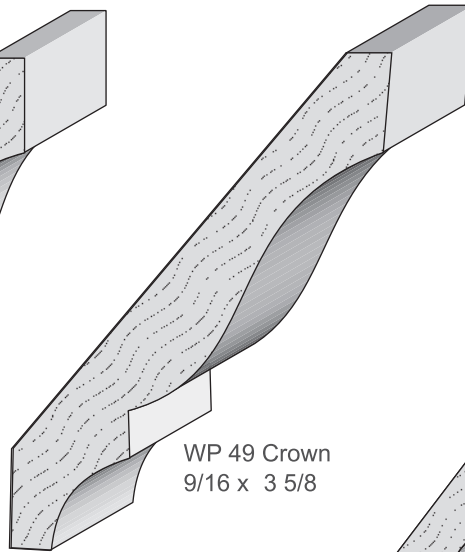

2501 Weddington Ave. Charlotte, NC 28204
Office 704-333-3939 Fax 704-332-3412

**Queen City
Lumber**

68 Crown
1/2 x 1 3/4

WP 52 Crown
9/16 x 2 3/4

WP 51
Crown
9/16 x 3 1/4

WP 49 Crown
9/16 x 3 5/8

47 Crown
9/16 x 4 5/8

8623 Crown
3/4 x 3 9/16

45 CRN
Crown
3/4 x 5 1/4

2501 Weddington Ave. Charlotte, NC 28204
Office 704-333-3939 Fax 704-332-3412

**Queen City
Lumber**

60 Crown
1/2 x 1 3/4

WP 58
Crown
9/16 x 2 3/4

L57
Crown
11/16 x 3 1/2
8002