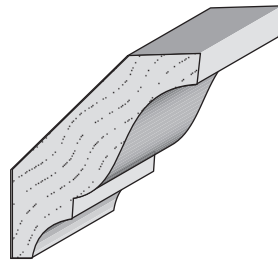

2501 Weddington Ave. Charlotte, NC 28204
Office 704-333-3939 Fax 704-332-3412

**Queen City
Lumber**

8979
Cornice
3/4 x 4 1/2

Dentil Crown
1/2 x 3 5/8

AH40
Cornice
9/16 x 4 1/4

Curtis Crown
9/16 x 5

Speedy Dentil
11/16 x 4 1/4

2501 Weddington Ave. Charlotte, NC 28204
Office 704-333-3939 Fax 704-332-3412

**Queen City
Lumber**

68 Crown
1/2 x 1 3/4

WP 52 Crown
9/16 x 2 3/4

WP 51
Crown
9/16 x 3 1/4

WP 49 Crown
9/16 x 3 5/8

47 Crown
9/16 x 4 5/8