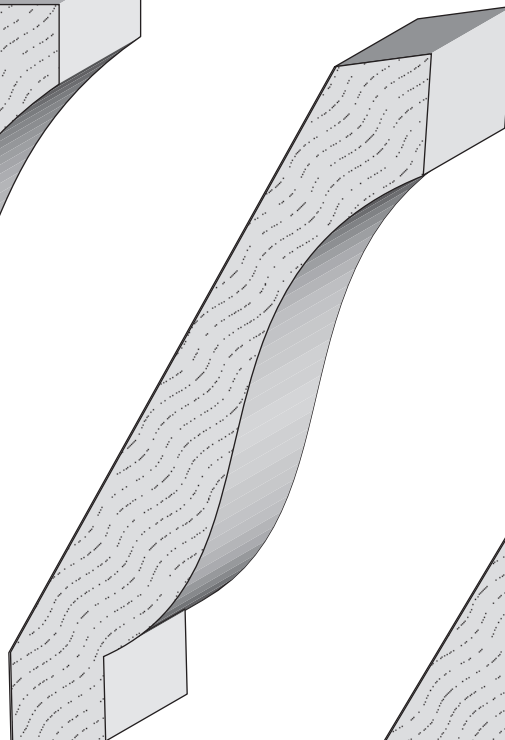

8623 Crown
3/4 x 3 9/16

45 CRN
Crown
3/4 x 5 1/4

2501 Weddington Ave. Charlotte, NC 28204
Office 704-333-3939 Fax 704-332-3412

**Queen City
Lumber**

60 Crown
1/2 x 1 3/4

WP 58
Crown
9/16 x 2 3/4

L57
Crown
11/16 x 3 1/2
8002