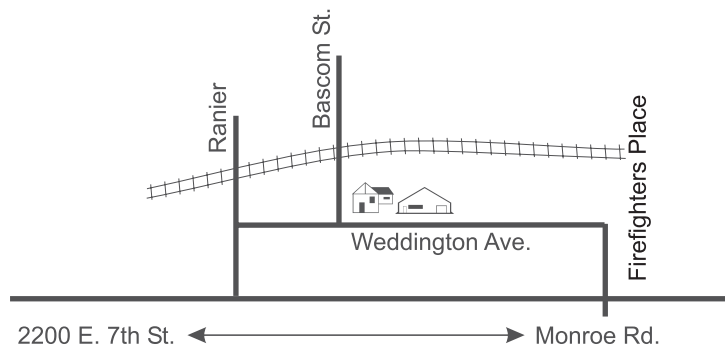

#7263
Latta Picture Mould
11/16 x 1 5/8

2501 Weddington Ave. Charlotte, NC 28204
Office 704-333-3939 Fax 704-332-3412