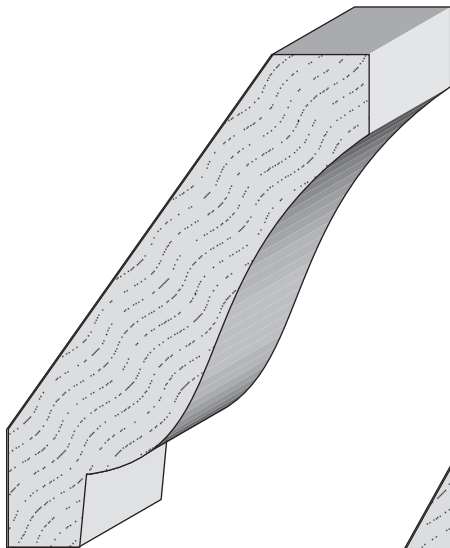

8623 Crown
3/4 x 3 9/16

45 CRN
Crown
3/4 x 5 1/4

2501 Weddington Ave. Charlotte, NC 28204
Office 704-333-3939 Fax 704-332-3412

**Queen City
Lumber**

60 Crown
1/2 x 1 3/4

WP 58
Crown
9/16 x 2 3/4

L57
Crown
11/16 x 3 1/2
8002