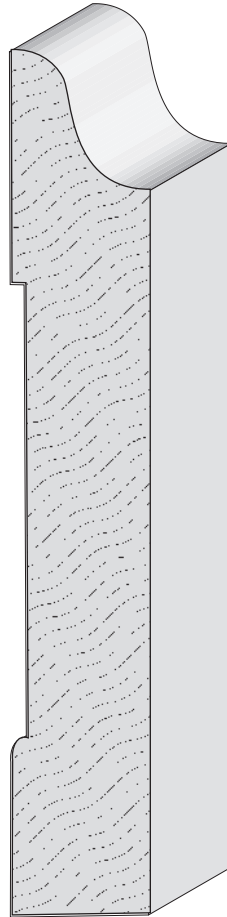

**Queen City
Lumber**

280
Backband
5/8 x 1

281 Backband
5/8 x 1

Queen City
Backband
1 x 1

Queen City
Back Band w/O.G
1 x 1 1/4

EC 212
Shingle Mould
1 1/16 x 2 1/2

Rake Mould
1 x 3 1/4

EC 210
Shingle Mould
9/16 x 1 5/8

70 Bed mould
9/16 x 2 3/4

74 Bed
1/2 x 1 3/4

72 Bed
9/16 x 2 1/4

8023 Bed
3/4 x 3 3/4

8021 Bed
3/4 x 4 1/4

2501 Weddington Ave. Charlotte, NC 28204
Office 704-333-3939 Fax 704-332-3412

**Queen City
Lumber**

WM 224
Chair Rail
5/8 x 2 1/4

EC5
Rabbetted
Chair Rail
15/16 x 2 5/8

Hatley Chair Rail
1 1/8 x 3 1/2

302
Chair Rail
1 1/16 x 2 3/4

EC 7
Chair Rail
1 x 3 1/2

2501 Weddington Ave. Charlotte, NC 28204
Office 704-333-3939 Fax 704-332-3412

**Queen City
Lumber**

EC 618
Base
9/16 x 5 1/4

EC 620
Base
9/16 x 4 1/4

EC 623
Base
9/16 x 3 1/4

Old Style Base
3/4 x 4 1/4

Beaded Brick Mould
1 x 2

Dilworth Brick Mould
8048
1 3/4 x 2

Titan Brickmould
1 x 1 13/16