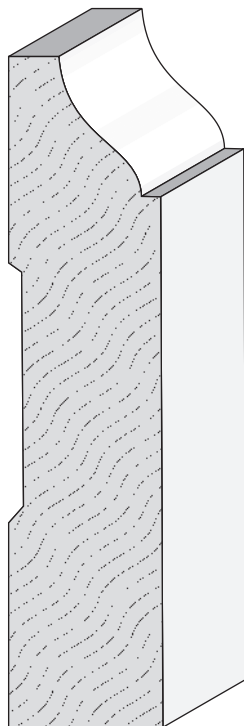

70 Bed mould
9/16 x 2 3/4

74 Bed
1/2 x 1 3/4

72 Bed
9/16 x 2 1/4

8023 Bed
3/4 x 3 3/4

8021 Bed
3/4 x 4 1/4

2501 Weddington Ave. Charlotte, NC 28204
Office 704-333-3939 Fax 704-332-3412

**Queen City
Lumber**

442
11/16 x 2 1/4

440
Casing
11/16 x 2 1/2

Eastover Casing
3/4 x 3 1/2

Myers Park Casing
3/4 x 4 1/2

8712
Myers Park Casing
3/4 x 3 1/2

445M
Casing
11/16 x 3 1/2

445
Casing
11/16 x 3 1/4

2501 Weddington Ave. Charlotte, NC 28204
Office 704-333-3939 Fax 704-332-3412

**Queen City
Lumber**

WM 361 Casing
1 1/16 x 2 1/2

Chantilly
Casing
3/4 x 2 5/8

Midwood
Casing
3/4 x 2 1/2

376 Casing
5/8 x 2 1/4

366
Casing
1 1/16 x 2 1/4

1/2 x 2
Steel Door
Frame Casing

Like 440
Casing
3/4 x 3 9/16