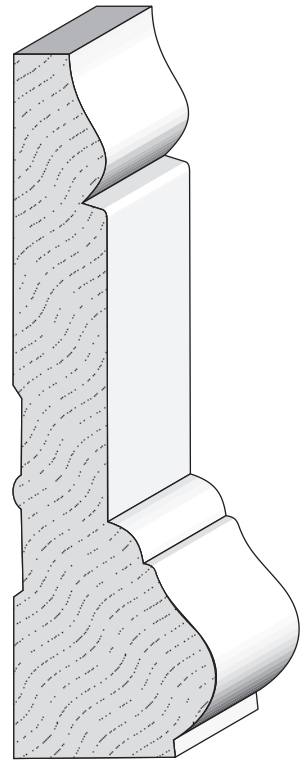

Like 440
Casing
3/4 x 3 9/16

444 A
Casing
1 1/16 x 3 1/2

460
Casing
1 x 3 5/8