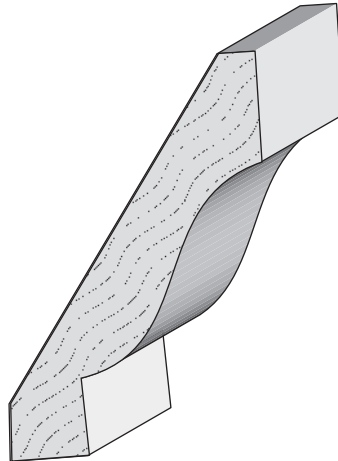

8623 Crown
3/4 x 3 9/16

45 CRN
Crown
3/4 x 5 1/4

2501 Weddington Ave. Charlotte, NC 28204
Office 704-333-3939 Fax 704-332-3412

**Queen City
Lumber**

60 Crown
1/2 x 1 3/4

WP 58
Crown
9/16 x 2 3/4

L57
Crown
11/16 x 3 1/2
8002