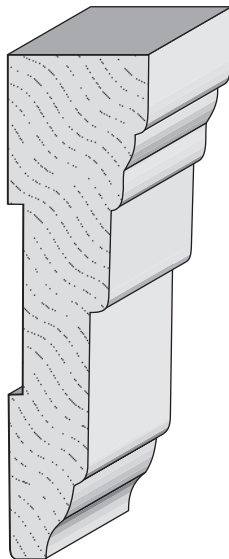

70 Bed mould
9/16 x 2 3/4

74 Bed
1/2 x 1 3/4

72 Bed
9/16 x 2 1/4

8023 Bed
3/4 x 3 3/4

8021 Bed
3/4 x 4 1/4

2501 Weddington Ave. Charlotte, NC 28204
Office 704-333-3939 Fax 704-332-3412

**Queen City
Lumber**

442
11/16 x 2 1/4

440
Casing
11/16 x 2 1/2

Eastover Casing
3/4 x 3 1/2

Myers Park Casing
3/4 x 4 1/2

8712
Myers Park Casing
3/4 x 3 1/2

445M
Casing
11/16 x 3 1/2

445
Casing
11/16 x 3 1/4

2501 Weddington Ave. Charlotte, NC 28204
Office 704-333-3939 Fax 704-332-3412

**Queen City
Lumber**

WM 361 Casing
1 1/16 x 2 1/2

Chantilly
Casing
3/4 x 2 5/8

Midwood
Casing
3/4 x 2 1/2

376 Casing
5/8 x 2 1/4

366
Casing
1 1/16 x 2 1/4

1/2 x 2
Steel Door
Frame Casing

Like 440
Casing
3/4 x 3 9/16