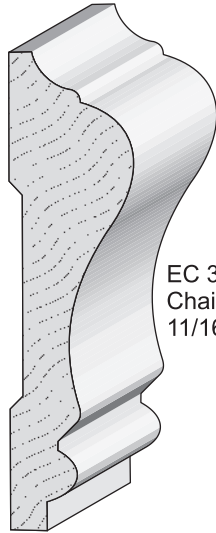

EC 183
Panel Mould
9/16 x 1 1/16

EC 137
Joint Mould
1/2 x 1 1/4

Queen City
Panel Mould
5/8 x 1 1/2

M-35
5/8 x 3/8

1/2 Quarter Round

3/4 Half Round

Beauty Mould
5/16 x 11/16

8056
3/4 Corner Bead
3/4 x 3/4

3/4 Quarter Round

1" Quarter Round

2501 Weddington Ave. Charlotte, NC 28204
Office 704-333-3939 Fax 704-332-3412

**Queen City
Lumber**

Chair Rail
Backer
1/2 x 5 1/4

EC 390
Chair Rail
11/16 x 2 5/8

EC 297
Chair Rail
11/16 x 3

WM 224
Chair Rail
5/8 x 2 1/4

EC5
Rabbetted
Chair Rail
15/16 x 2 5/8

Hatley Chair Rail
1 1/8 x 3 1/2

302
Chair Rail
1 1/16 x 2 3/4

EC 7
Chair Rail
1 x 3 1/2

2501 Weddington Ave. Charlotte, NC 28204
Office 704-333-3939 Fax 704-332-3412