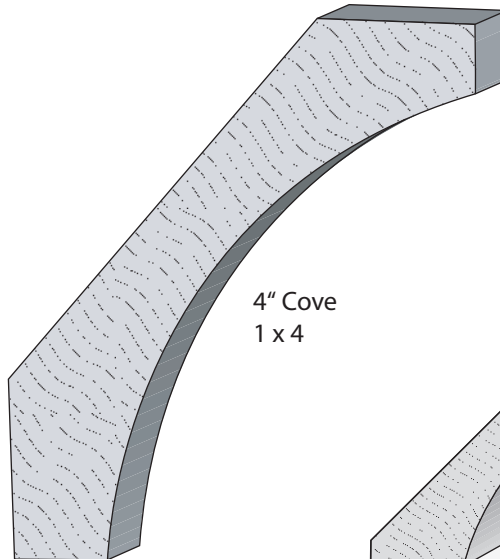

**Queen City
Lumber**

4" Cove
1 x 4

2501 Weddington Ave. Charlotte, NC 28204
Office 704-333-3939 Fax 704-332-3412