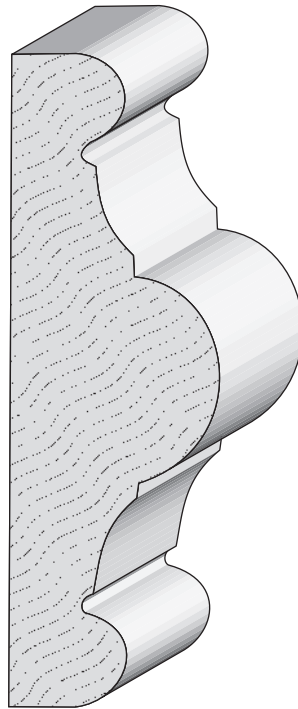

EC5
Rabbetted
Chair Rail
15/16 x 2 5/8