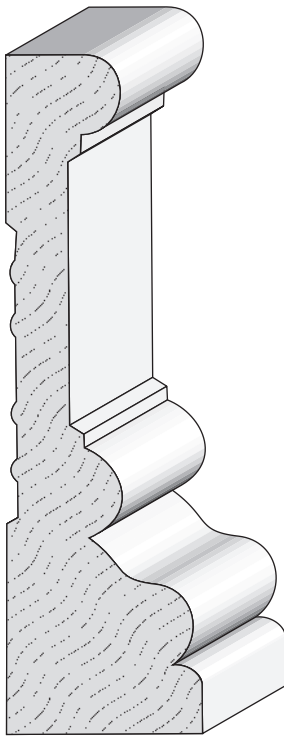

366
Casing
1 1/16 x 2 1/4