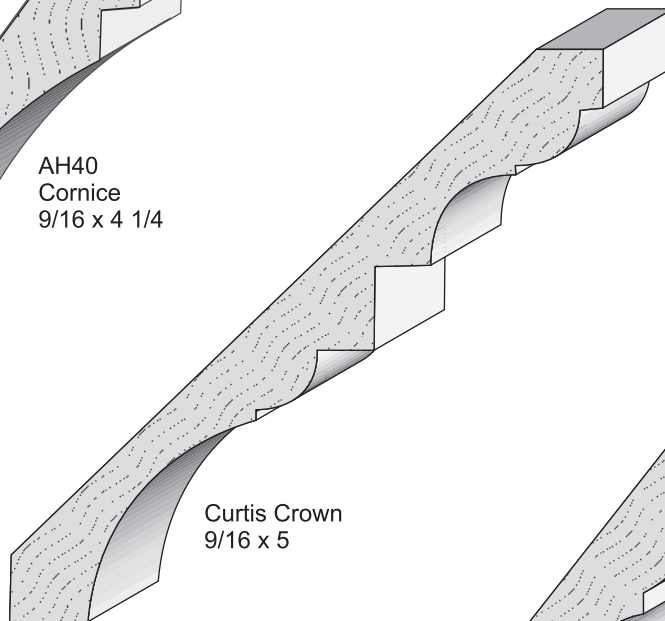

2501 Weddington Ave. Charlotte, NC 28204
Office 704-333-3939 Fax 704-332-3412

**Queen City
Lumber**

8979
Cornice
3/4 x 4 1/2

Dentil Crown
1/2 x 3 5/8

AH40
Cornice
9/16 x 4 1/4

Curtis Crown
9/16 x 5

Speedy Dentil
11/16 x 4 1/4

2501 Weddington Ave. Charlotte, NC 28204
Office 704-333-3939 Fax 704-332-3412

**Queen City
Lumber**

68 Crown
1/2 x 1 3/4

WP 52 Crown
9/16 x 2 3/4

WP 51
Crown
9/16 x 3 1/4

WP 49 Crown
9/16 x 3 5/8

47 Crown
9/16 x 4 5/8

8623 Crown
3/4 x 3 9/16

45 CRN
Crown
3/4 x 5 1/4

2501 Weddington Ave. Charlotte, NC 28204
Office 704-333-3939 Fax 704-332-3412

**Queen City
Lumber**

60 Crown
1/2 x 1 3/4

WP 58
Crown
9/16 x 2 3/4

L57
Crown
11/16 x 3 1/2
8002