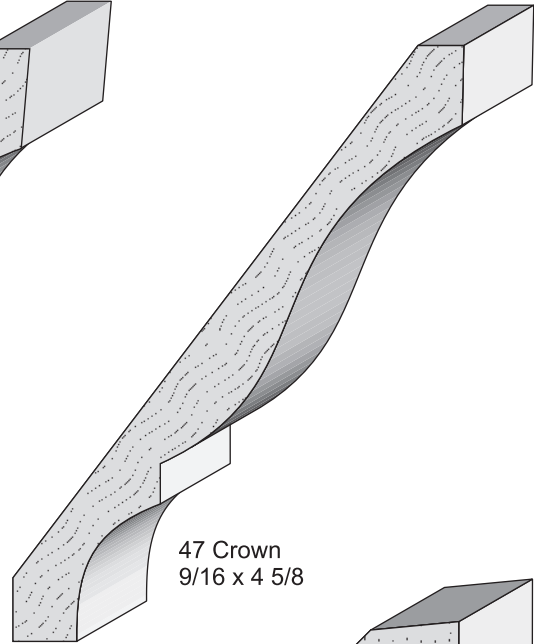

2501 Weddington Ave. Charlotte, NC 28204
Office 704-333-3939 Fax 704-332-3412

**Queen City
Lumber**

68 Crown
1/2 x 1 3/4

WP 52 Crown
9/16 x 2 3/4

WP 51
Crown
9/16 x 3 1/4

WP 49 Crown
9/16 x 3 5/8

47 Crown
9/16 x 4 5/8

8623 Crown
3/4 x 3 9/16

45 CRN
Crown
3/4 x 5 1/4

2501 Weddington Ave. Charlotte, NC 28204
Office 704-333-3939 Fax 704-332-3412

**Queen City
Lumber**

60 Crown
1/2 x 1 3/4

WP 58
Crown
9/16 x 2 3/4

L57
Crown
11/16 x 3 1/2
8002