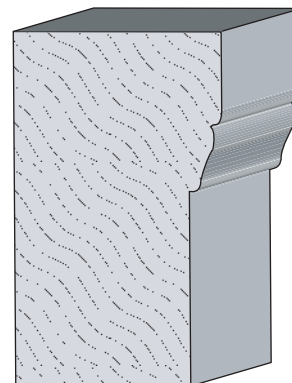

**Queen City
Lumber**

EC 618
Base
9/16 x 5 1/4

EC 620
Base
9/16 x 4 1/4

EC 623
Base
9/16 x 3 1/4

Old Style Base
3/4 x 4 1/4

Beaded Brick Mould
1 x 2

Dilworth Brick Mould
8048
1 3/4 x 2

Titan Brickmould
1 x 1 13/16