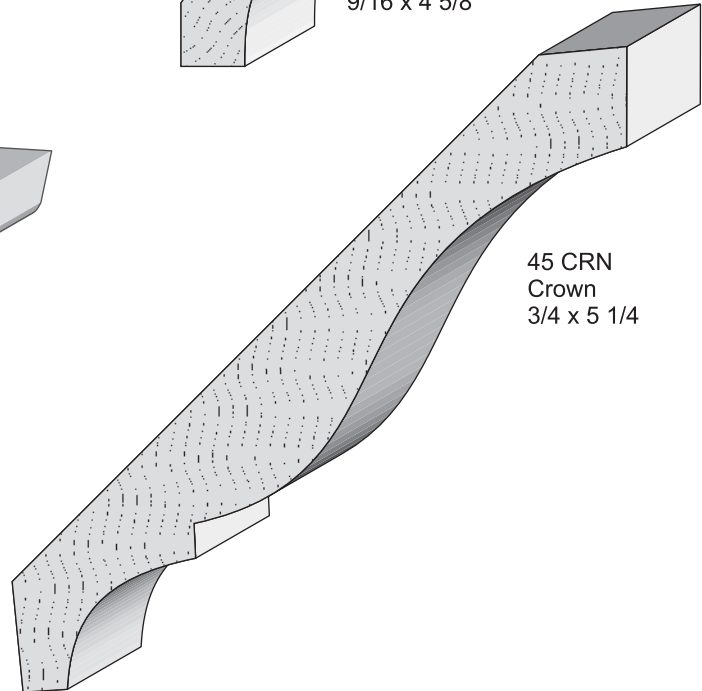

47 Crown
9/16 x 4 5/8

8623 Crown
3/4 x 3 9/16

45 CRN
Crown
3/4 x 5 1/4

2501 Weddington Ave. Charlotte, NC 28204
Office 704-333-3939 Fax 704-332-3412