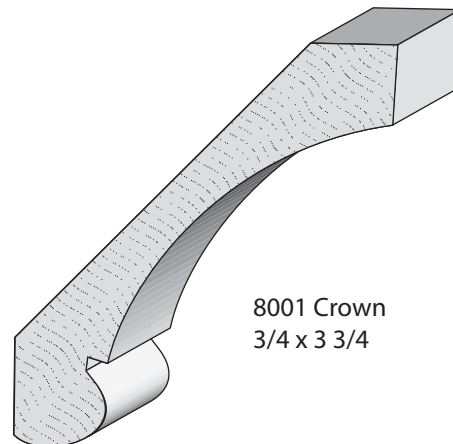

L 56 Crown
3/4 x 4 5/8
8005

L 55 Crown
7/8 x 5 1/4
8004

2501 Weddington Ave. Charlotte, NC 28204
Office 704-333-3939 Fax 704-332-3412

**Queen City
Lumber**

1" Cove
1 x 1

3/4" Cove
11/16 x 11/16

1/2 x 1/2 Cove

9/16 x 1 3/4 Cove

Curtis Cove
11/16 x 2 1/4

8026 Cove
3/4 x 2 3/4

4" Cove
1 x 4

8001 Crown
3/4 x 3 3/4

2501 Weddington Ave. Charlotte, NC 28204
Office 704-333-3939 Fax 704-332-3412

**Queen City
Lumber**

Johnny Moore Mould
3/8 x 1 1/8

EC 183
Panel Mould
9/16 x 1 1/16

EC 137
Joint Mould
1/2 x 1 1/4

Queen City
Panel Mould
5/8 x 1 1/2

M-35
5/8 x 3/8

1/2 Quarter Round

3/4 Half Round

Beauty Mould
5/16 x 11/16

8056
3/4 Corner Bead
3/4 x 3/4