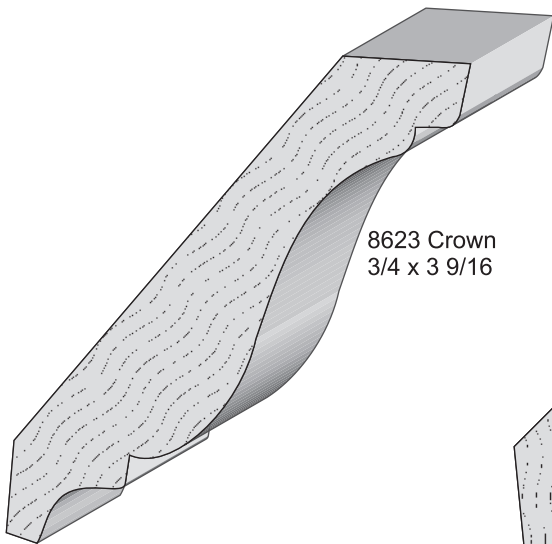

2501 Weddington Ave. Charlotte, NC 28204
Office 704-333-3939 Fax 704-332-3412

**Queen City
Lumber**

68 Crown
1/2 x 1 3/4

WP 52 Crown
9/16 x 2 3/4

WP 51
Crown
9/16 x 3 1/4

WP 49 Crown
9/16 x 3 5/8

47 Crown
9/16 x 4 5/8

8623 Crown
3/4 x 3 9/16

45 CRN
Crown
3/4 x 5 1/4

2501 Weddington Ave. Charlotte, NC 28204
Office 704-333-3939 Fax 704-332-3412

**Queen City
Lumber**

60 Crown
1/2 x 1 3/4

WP 58
Crown
9/16 x 2 3/4

L57
Crown
11/16 x 3 1/2
8002