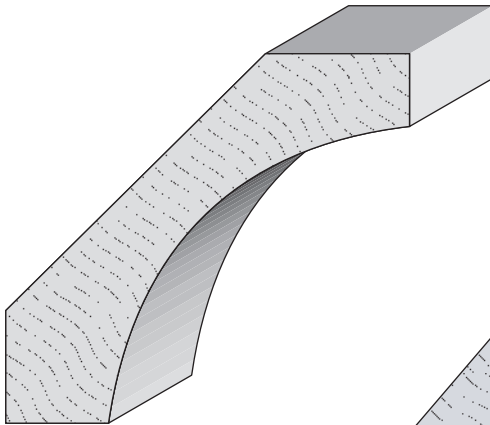

**Queen City
Lumber**

2501 Weddington Ave. Charlotte, NC 28204
Office 704-333-3939 Fax 704-332-3412