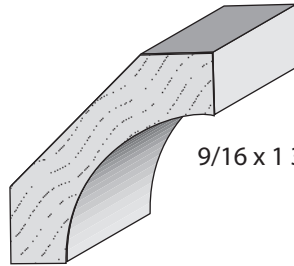

L 56 Crown
3/4 x 4 5/8
8005

L 55 Crown
7/8 x 5 1/4
8004

2501 Weddington Ave. Charlotte, NC 28204
Office 704-333-3939 Fax 704-332-3412

**Queen City
Lumber**

1" Cove
1 x 1

3/4" Cove
11/16 x 11/16

1/2 x 1/2 Cove