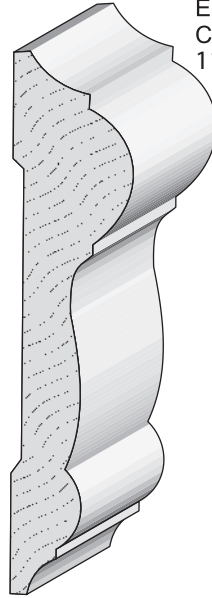

**Queen City
Lumber**

280
Backband
5/8 x 1

281 Backband
5/8 x 1

Queen City
Backband
1 x 1

Queen City
Back Band w/O.G
1 x 1 1/4

EC 212
Shingle Mould
1 1/16 x 2 1/2

Rake Mould
1 x 3 1/4

EC 210
Shingle Mould
9/16 x 1 5/8

EC 183
Panel Mould
9/16 x 1 1/16

EC 137
Joint Mould
1/2 x 1 1/4

Queen City
Panel Mould
5/8 x 1 1/2

M-35
5/8 x 3/8

1/2 Quarter Round

3/4 Half Round

Beauty Mould
5/16 x 11/16

8056
3/4 Corner Bead
3/4 x 3/4

3/4 Quarter Round

1" Quarter Round

2501 Weddington Ave. Charlotte, NC 28204
Office 704-333-3939 Fax 704-332-3412

**Queen City
Lumber**

Chair Rail
Backer
1/2 x 5 1/4

EC 390
Chair Rail
11/16 x 2 5/8

EC 297
Chair Rail
11/16 x 3

WM 224
Chair Rail
5/8 x 2 1/4

EC5
Rabbetted
Chair Rail
15/16 x 2 5/8

Hatley Chair Rail
1 1/8 x 3 1/2

302
Chair Rail
1 1/16 x 2 3/4

EC 7
Chair Rail
1 x 3 1/2

2501 Weddington Ave. Charlotte, NC 28204
Office 704-333-3939 Fax 704-332-3412