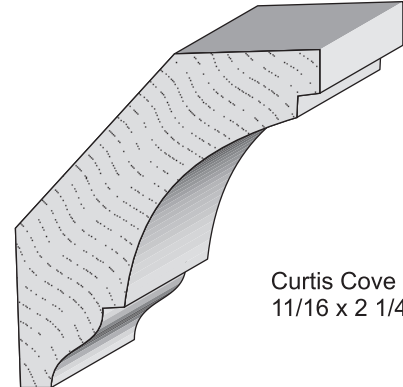

9/16 x 1 3/4 Cove

Curtis Cove
11/16 x 2 1/4