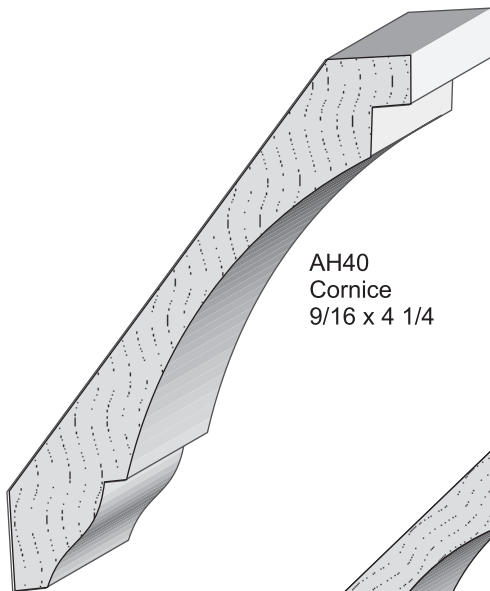

2501 Weddington Ave. Charlotte, NC 28204
Office 704-333-3939 Fax 704-332-3412

**Queen City
Lumber**

8979
Cornice
3/4 x 4 1/2

Dentil Crown
1/2 x 3 5/8

AH40
Cornice
9/16 x 4 1/4

Curtis Crown
9/16 x 5

Speedy Dentil
11/16 x 4 1/4

2501 Weddington Ave. Charlotte, NC 28204
Office 704-333-3939 Fax 704-332-3412

**Queen City
Lumber**

68 Crown
1/2 x 1 3/4

WP 52 Crown
9/16 x 2 3/4

WP 51
Crown
9/16 x 3 1/4

WP 49 Crown
9/16 x 3 5/8

47 Crown
9/16 x 4 5/8