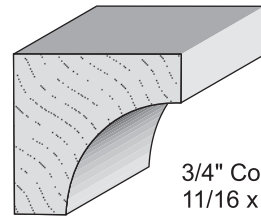

8623 Crown
3/4 x 3 9/16

45 CRN
Crown
3/4 x 5 1/4

2501 Weddington Ave. Charlotte, NC 28204
Office 704-333-3939 Fax 704-332-3412

**Queen City
Lumber**

60 Crown
1/2 x 1 3/4

WP 58
Crown
9/16 x 2 3/4

L57
Crown
11/16 x 3 1/2
8002

L 56 Crown
3/4 x 4 5/8
8005

L 55 Crown
7/8 x 5 1/4
8004

2501 Weddington Ave. Charlotte, NC 28204
Office 704-333-3939 Fax 704-332-3412

**Queen City
Lumber**

1" Cove
1 x 1

3/4" Cove
11/16 x 11/16

1/2 x 1/2 Cove

9/16 x 1 3/4 Cove

Curtis Cove
11/16 x 2 1/4

8026 Cove
3/4 x 2 3/4

4" Cove
1 x 4

8001 Crown
3/4 x 3 3/4

2501 Weddington Ave. Charlotte, NC 28204
Office 704-333-3939 Fax 704-332-3412

**Queen City
Lumber**

Johnny Moore Mould
3/8 x 1 1/8