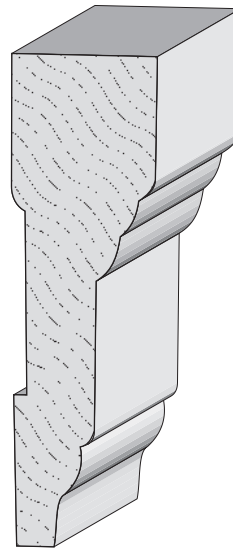

70 Bed mould
9/16 x 2 3/4

74 Bed
1/2 x 1 3/4

72 Bed
9/16 x 2 1/4

8023 Bed
3/4 x 3 3/4

8021 Bed
3/4 x 4 1/4

2501 Weddington Ave. Charlotte, NC 28204
Office 704-333-3939 Fax 704-332-3412

**Queen City
Lumber**

442
11/16 x 2 1/4

440
Casing
11/16 x 2 1/2

Eastover Casing
3/4 x 3 1/2

Myers Park Casing
3/4 x 4 1/2

8712
Myers Park Casing
3/4 x 3 1/2

445M
Casing
11/16 x 3 1/2

445
Casing
11/16 x 3 1/4

2501 Weddington Ave. Charlotte, NC 28204
Office 704-333-3939 Fax 704-332-3412

**Queen City
Lumber**

WM 361 Casing
1 1/16 x 2 1/2

Chantilly
Casing
3/4 x 2 5/8

Midwood
Casing
3/4 x 2 1/2

376 Casing
5/8 x 2 1/4

366
Casing
1 1/16 x 2 1/4

1/2 x 2
Steel Door
Frame Casing

Like 440
Casing
3/4 x 3 9/16