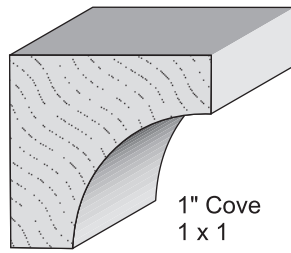

L 56 Crown
3/4 x 4 5/8
8005

L 55 Crown
7/8 x 5 1/4
8004

2501 Weddington Ave. Charlotte, NC 28204
Office 704-333-3939 Fax 704-332-3412

**Queen City
Lumber**

1" Cove
1 x 1

3/4" Cove
11/16 x 11/16

1/2 x 1/2 Cove