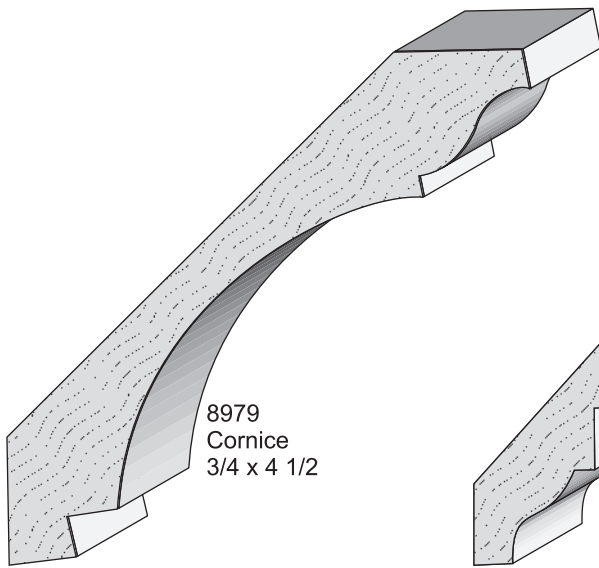

8711
Dilworth Casing
3/4 x 3 1/2

Dentil Crown
1/2 x 3 5/8

8979
Cornice
3/4 x 4 1/2