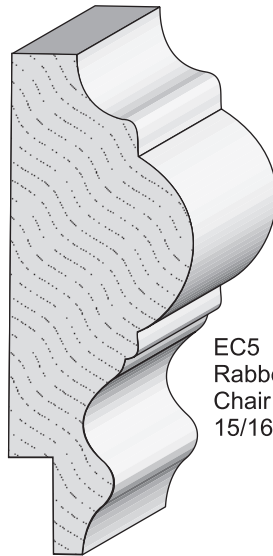

EC 183
Panel Mould
9/16 x 1 1/16

EC 137
Joint Mould
1/2 x 1 1/4

Queen City
Panel Mould
5/8 x 1 1/2

M-35
5/8 x 3/8

1/2 Quarter Round

3/4 Half Round

Beauty Mould
5/16 x 11/16

8056
3/4 Corner Bead
3/4 x 3/4

3/4 Quarter Round

1" Quarter Round

2501 Weddington Ave. Charlotte, NC 28204
Office 704-333-3939 Fax 704-332-3412

**Queen City
Lumber**

Chair Rail
Backer
1/2 x 5 1/4

EC 390
Chair Rail
11/16 x 2 5/8

EC 297
Chair Rail
11/16 x 3

WM 224
Chair Rail
5/8 x 2 1/4

EC5
Rabbetted
Chair Rail
15/16 x 2 5/8

Hatley Chair Rail
1 1/8 x 3 1/2

302
Chair Rail
1 1/16 x 2 3/4

EC 7
Chair Rail
1 x 3 1/2

2501 Weddington Ave. Charlotte, NC 28204
Office 704-333-3939 Fax 704-332-3412