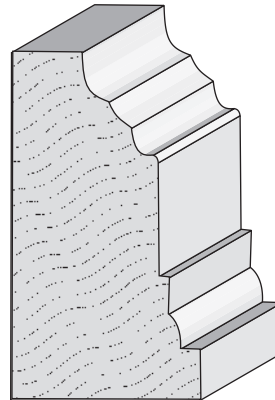

WM 224
Chair Rail
5/8 x 2 1/4

EC5
Rabbetted
Chair Rail
15/16 x 2 5/8

Hatley Chair Rail
1 1/8 x 3 1/2

302
Chair Rail
1 1/16 x 2 3/4

EC 7
Chair Rail
1 x 3 1/2

2501 Weddington Ave. Charlotte, NC 28204
Office 704-333-3939 Fax 704-332-3412

**Queen City
Lumber**

EC 618
Base
9/16 x 5 1/4

EC 620
Base
9/16 x 4 1/4

EC 623
Base
9/16 x 3 1/4

Old Style Base
3/4 x 4 1/4

Beaded Brick Mould
1 x 2

Dilworth Brick Mould
8048
1 3/4 x 2

Titan Brickmould
1 x 1 13/16