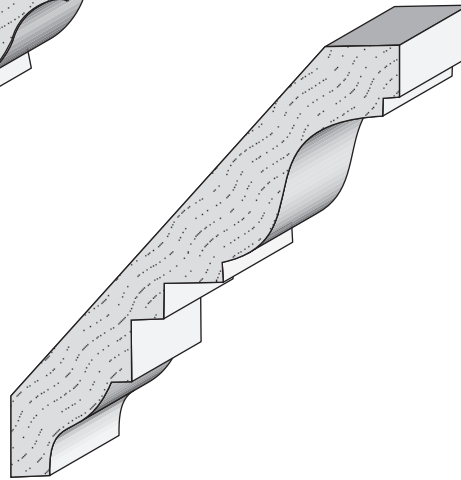

Dentil Crown
1/2 x 3 5/8