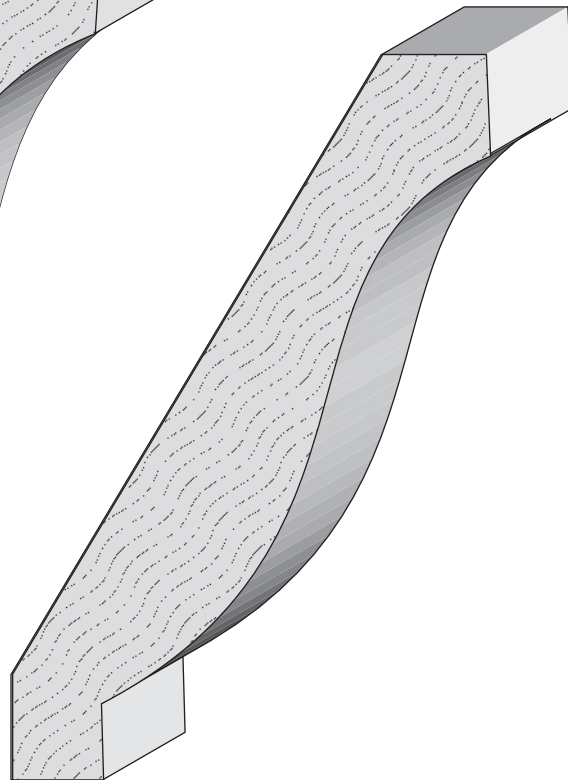

2501 Weddington Ave. Charlotte, NC 28204
Office 704-333-3939 Fax 704-332-3412