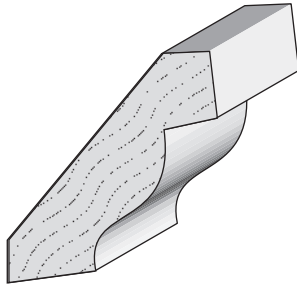

8623 Crown
3/4 x 3 9/16

45 CRN
Crown
3/4 x 5 1/4

2501 Weddington Ave. Charlotte, NC 28204
Office 704-333-3939 Fax 704-332-3412

**Queen City
Lumber**

60 Crown
1/2 x 1 3/4

WP 58
Crown
9/16 x 2 3/4

L57
Crown
11/16 x 3 1/2
8002